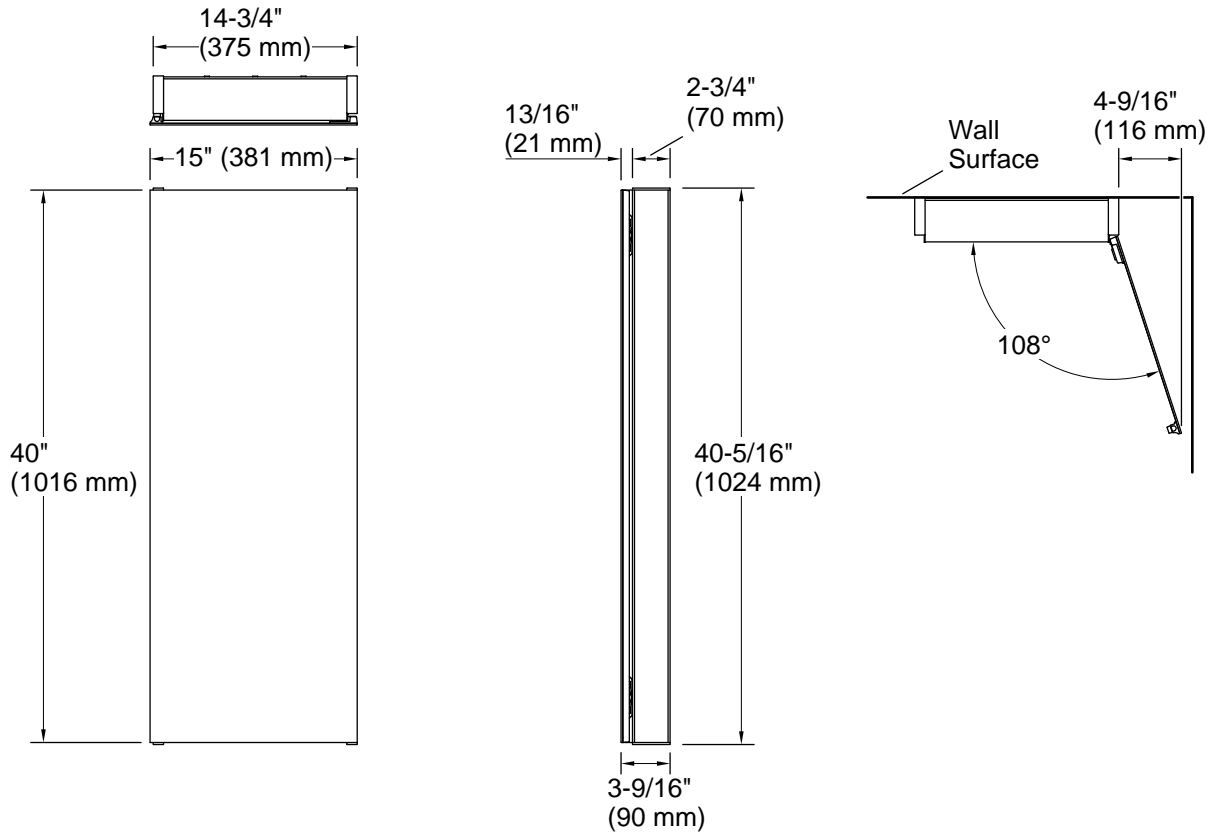

### Technical Information

All product dimensions are nominal.

Wood type:	Medium-density fiberboard
Vanity type:	Wall-mount
Mirror type:	Wall-mount

### Notes

Install this product according to the installation instructions.

When determining the height of the cabinet, ensure the mirrored door will clear all obstacles (such as a faucet). A minimum distance of 3" (76 mm) is required.