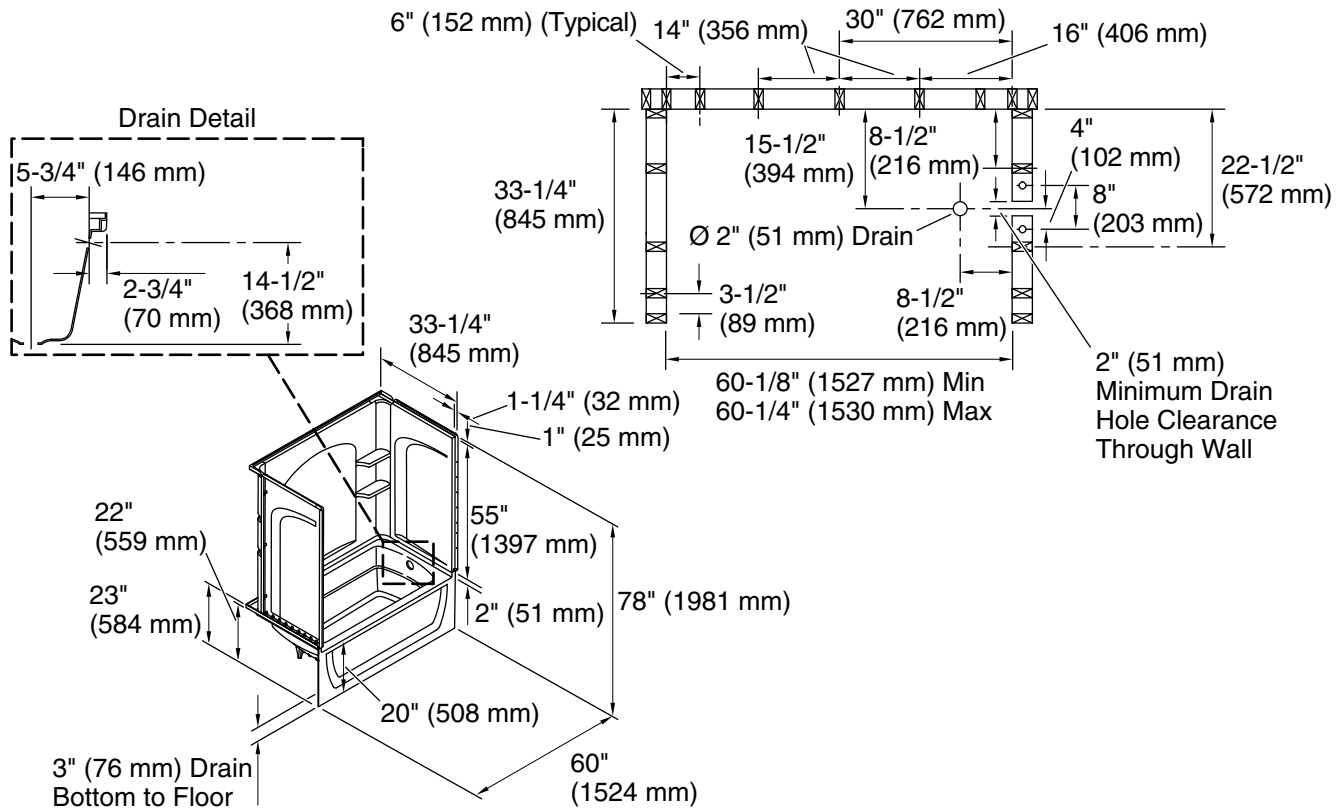

Ensemble™ Curve

60" x 32" Vikrell® bath/shower, right above-floor drain
71220122

Features

- 20" apron
- Tongue-and-groove walls with snap-together installation
- Corner shelves
- 3" (76 mm) drain-to-floor clearance for above-floor drain installation
- Innovative Dry-Block™ seal and channeled water containment system form watertight seams

Material

- Made from solid Vikrell® material for strength, durability, and lasting beauty

Installation

- Alcove
- Right drain
- Caulk-free installation

Included Components

- 71224100 60" x 32" Vikrell® bath/shower wall set
- 71121122 60" x 32" Vikrell® bath, right above-floor drain

Available Colors/Finishes

Color tiles intended for reference only.

Color	Code	Description
	0	White

Technical Information

All product dimensions are nominal.

Drain location:	Right
Basin area, bottom:	42" x 20" (1067 mm x 508 mm)
Basin area, top:	54" x 26" (1372 mm x 660 mm)
Weight:	139.4 lbs (63.2 kg)
Water depth:	13" (330 mm)
Water capacity:	51 gal (193.1 L)
Minimum flat for door:	3" (76 mm)
Maximum door height:	56-1/2" (1435 mm)
Maximum door width:	57-11/16" (1465 mm)

Notes

Install this product according to the installation instructions.
Studs should be positioned roughly as shown. Double studding is recommended for pivot shower door installations.