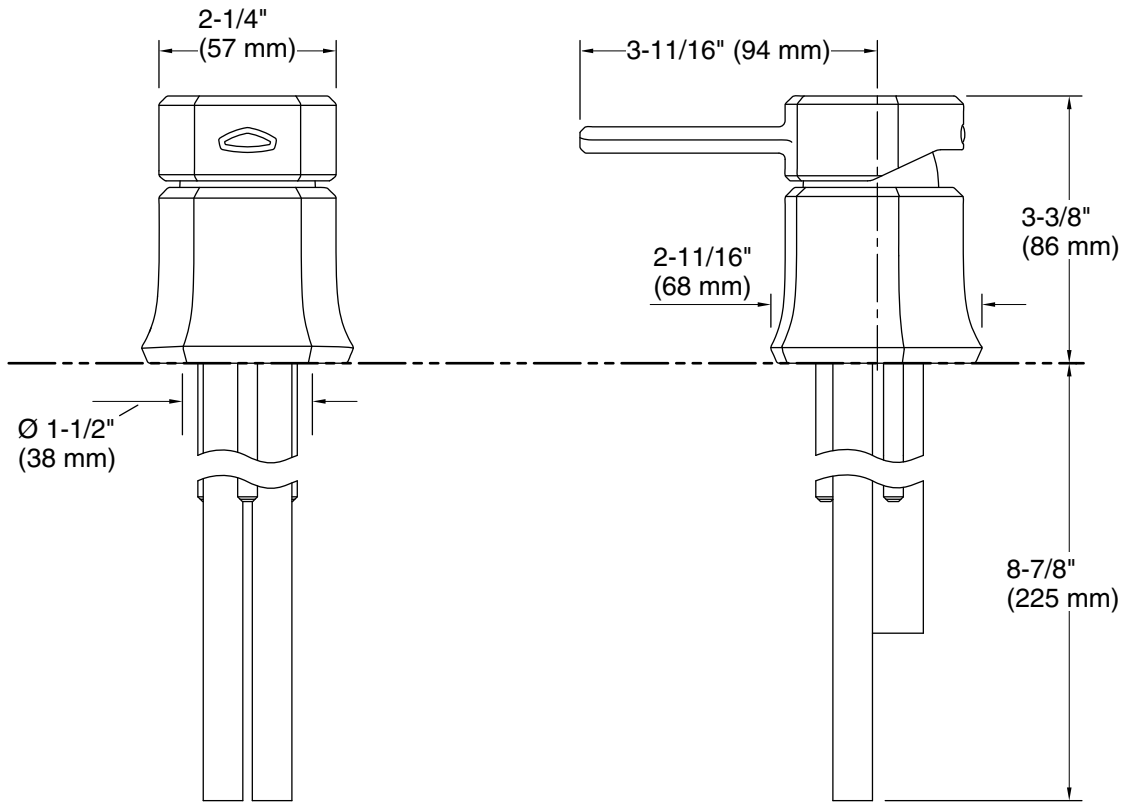

or

K-27016 Deck-mount bath spout with Cane design

Recommended Products/Accessories

K-27060 18" towel bar

K-27061 24" towel bar

K-27062 24" double towel bar

K-27063 Towel ring

K-27064 Vertical toilet paper holder

Color	Code	Description
	2MB	Vibrant® Brushed Moderne Brass

Technical Information

All product dimensions are nominal.

Spout:

Notes

ADA, OBC, CSA B651 compliant when installed to the specific requirements of these regulations.