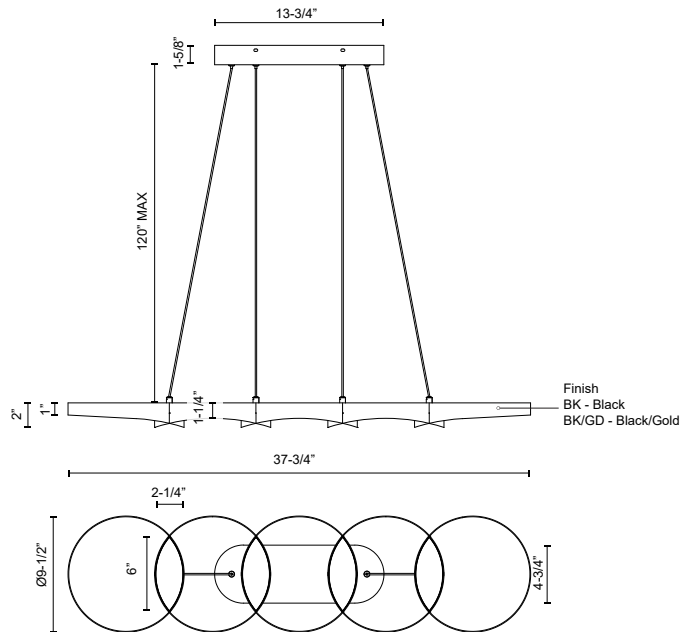

MAESTRO LP90838

PENDANTS

PROJECT

SPECIFICATION DETAILS

Fixture Dimensions	L37-3/4" x W9-1/2" x H2"
Light Source	LED with DC Driver
Wattage	35W
Total Lumens	2975lm
Delivered Lumens	BK/GD - 965lm*
Voltage	120V
Color Temperature	3000K
CRI (Ra)	90CRI
Optional Color Temps	2700K - 5000K Available, Minimum Order Quantities Apply
LED Rated Life	50,000 hours
Dimming	100% - 10%, TRIAC or ELV Dimmer (Not Included)
Diffuser Details	Frosted PC Diffuser
Adjustable	Yes
Wire Length	120" Max
Wire Type	Black Coaxial Wire
Minimum Hang Height	14"
Sloped Ceiling Adaptable	Yes
Location	Dry
Compliance	T24-JA8
Illumination Direction	Downlight
CEC Title 24 JA8	Yes, JA8-22
Canopy Dimensions	L13-3/4"x W4-3/4 x H1-5/8"

* For custom options, consult factory for details.

* For warranty information, please visit www.kuzcolighting.com/warranty

DESCRIPTION

The Maestro Collection directs light and geometry in new and innovative ways. Metal rings twirl and synchronize harmoniously to create jewel-like illumination where the rings meet. Every angle of the Maestro collection is a new surprise as you stand profile, below, or above. Soft, fluid curves meet solid modern geometry in this standing-ovation worthy collection.

KUZCO

19054 28TH AVENUE
SURREY - BC V3Z 6M3
CANADA

WWW.KUZCOLIGHTING.COM

COMMENT