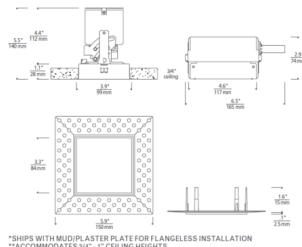

CLICK TO VIEW PRODUCT

Notes: