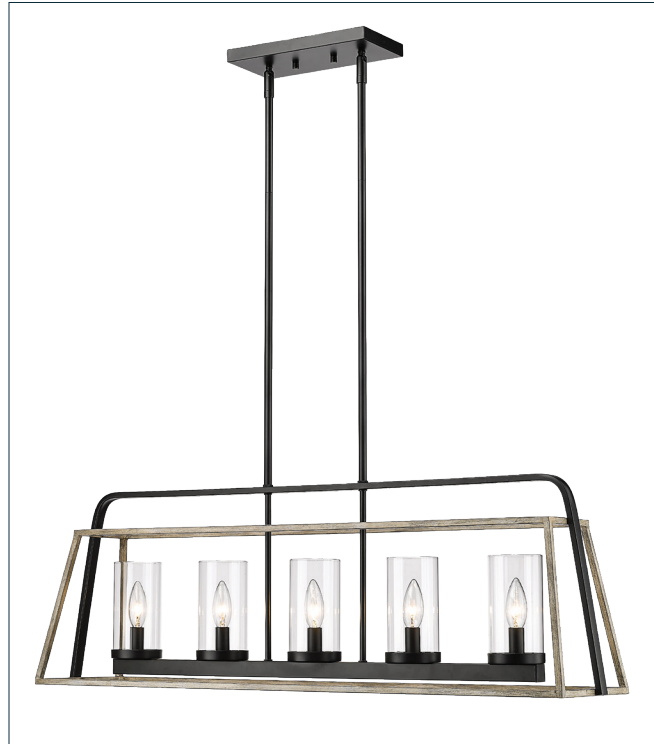

FINISH

MB - Matte Black/Grey Wood

DIMENSIONS

Width	37.5"
Height	11.75"
Depth	8.25"
Canopy Width	9.875"
Canopy Height	0.75"
Canopy Depth	4.75"
Stems	(2 ea.) 6", 12" & 18"
Wire	60"
Weight	10.7 lbs

MATERIAL

Steel

GLASS

Glass Clear

LAMPING

# Bulbs	5-Candle
Bulbs Base	Candelabra (E12)
Watts per Bulb	60W
Voltage	120V
Total Wattage	300W
Bulbs Included	No

CERTIFICATION

UL Listed Dry Location

ITEM NUMBER

SKU's 3015 MB/GW

3015 MB/GW

Millennium Lighting
 105 Declaration Drive
 McDonough, GA 30253
www.millenniumlighting.com