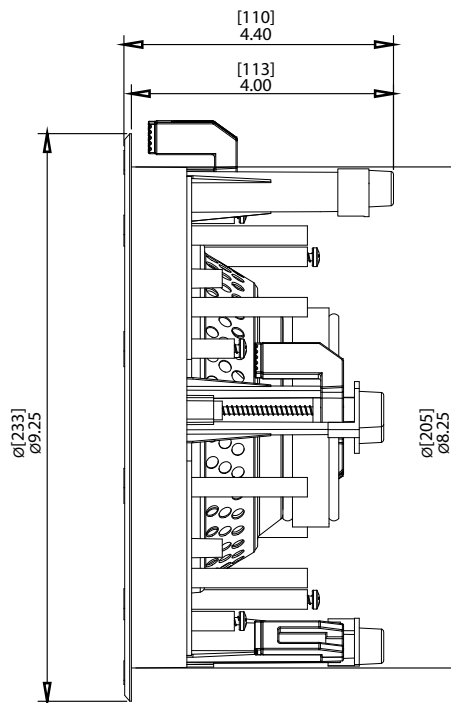

B6.5Z

B6.5Z
in-ceiling 2-way speakers with magnetic, zero bezel grille, pair
woofer: 6.5" compression molded mineral filled polymer cone with rubber surround
tweeter: 1/2" liquid cooled PEI dome with zero-diffraction, pivoting
power: 5-70 watts
freq response: 55-20 kHz
overall dimensions: \varnothing 9.25" x 4.40"

impedance: 8Ω
sensitivity: 91 dB
cutout dimensions: \varnothing 8.25"

ELURa

SOUND + PERFORMANCE