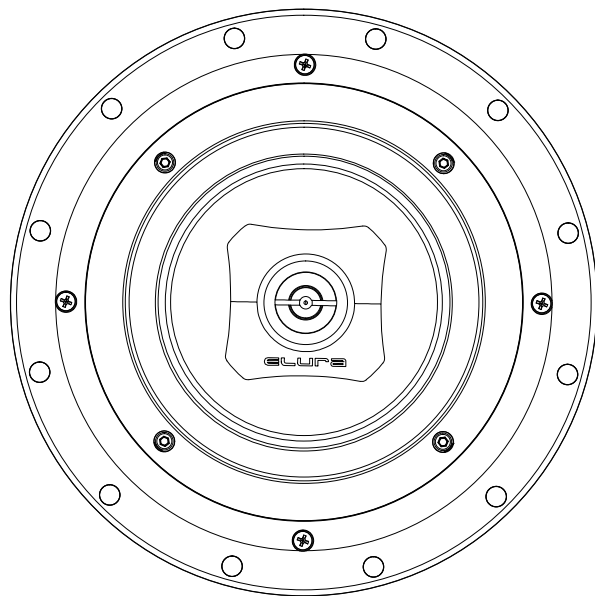

B6.5Z

B6.5Z
in-ceiling 2-way speakers with magnetic, zero bezel grille, pair
woofer: 6.5" compression molded mineral filled polymer cone with rubber surround
tweeter: 1/2" liquid cooled PEI dome with zero-diffraction, pivoting
power: 5-70 watts
freq response: 55-20 kHz
overall dimensions: \varnothing 9.25" x 4.40"

impedance: 8Ω
sensitivity: 91 dB
cutout dimensions: \varnothing 8.25"

ELURa

SOUND + PERFORMANCE