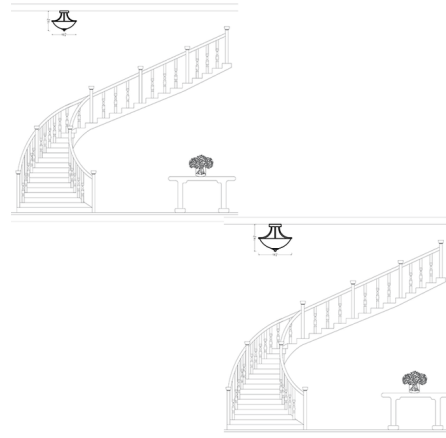

Lightology

lightology.com
866-954-4489
03-22-26

Project: _____

Company: _____

Location: _____ Fixture Type: _____

SPEC #: **SGL1026791**

Approved On: _____ Approved By: _____

Geary Convertible Semi Flush Light / Pendant By Generation Lighting

Description

The Geary Convertible Semi Flush / Pendant brings a clean classic look to your interior space. The glass dome shaped diffuser casts a warm inviting glow across your room. May be installed with included chain as a pendant or with the canopy at the ceiling as a semi flush.

Shown in midnight black / satin etched

Specifications

COLOR Satin Etched
BODY FINISH Midnight Black
WATTAGE 18.6W
DIMMER Standard 120V
DIMENSIONS 13.88"W x 12.38"H
BULB INCLUDED 2 x A19/Medium (E26)/9.3W/120V LED