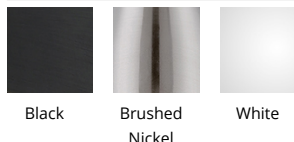

#### FINISHES:

Black      Brushed Nickel      White