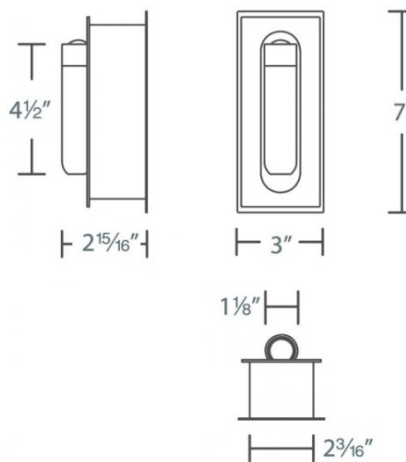

#### FEATURES

- Fingertip touch on/off switch and dimming on the fixture
- Light source offers 330 degree horizontal rotation
- 100% - 10% intergral dimmer
- Fits 2" x 4" vertical switch box with conversion plate provided
- Surface mount or recessed mount
- 8 ft cord included for hard-wired and portable installation
- Driver concealed within the fixture
- 5 year warranty

#### SPECIFICATIONS

Color Temp:	3000K
Input:	120-240 VAC,50/60Hz
CRI:	90
Rated Life:	50000 Hours
Standards:	ETL, cETL
Construction:	Aluminum hardware with glass lens

#### LINE DRAWING:

BL-29903