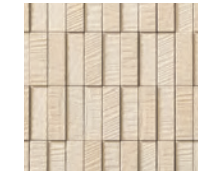

# ECOCARAT

Rooted in traditional Japanese mud-wall construction, ECOCARAT comprises a superbly designed selection of interior wall-finishing materials. Infused with a feel of natural material content and coloring daily scenes with magnificent spirit, ECOCARAT can create spaces that extend authentic relaxation, unmatched discernment in taste, and never-before-experienced refreshing imagery. Moreover, installation can help with moisture-regulating performance that can help regulate indoor humidity. Genuine beauty comes alive across the five senses through wise Japanese tradition.

# ROUGHSAWN

A relief finish that looks like roughly cut wood.

ECP-275NET/RGS1  
White★

ECP-275NET/RGS2  
Beige★

ECP-275NET/RGS3  
Light Brown★

**Material:** Porous ceramics/Glazed  
**Size/Piece:** 24.25 x 74.75 mm (.96 x 2.94 in)  
**Size/Sheet:** 302 x 302 mm (11.89 x 11.89 in)  
**Thickness:** 6 mm, 8.5 mm Mix  
**Joint:** 1 mm Open joint  
**Sq Ft/Carton:** 10.47  
**Sheets/Carton:** 11  
**Mounting:** Back net-Paper

\* Has color variation. Apply with 1 mm joint width.

<https://www.inaxecocarat.com/products/roughsawn/>

★Indicates colors that are in stock in the US.