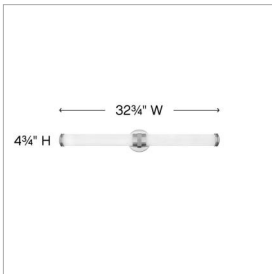

REMI

5074CM

LARGE LED VANITY

Remi's slim profile and sophisticated details seamlessly merge with LED technology to master both form and function. The etched white glass cylinder is finely detailed with precise, stepped end caps, and the cast knurled bracelet in luxe finish options is artfully crafted with vintage appeal. This chic, transitional design ensures Remi's ability to complement a wide variety of bath or interior spaces.

DETAILS	
FINISH:	Chrome
MATERIAL:	Aluminum
GLASS:	Etched White
DIMMABLE:	YES - CL TYPE DIMMER (SSL7A)

DIMENSIONS	
WIDTH:	32.8"
HEIGHT:	4.8"
WEIGHT:	3.5lb
BACK PLATE:	4.75" Dia.
EXTENSION:	3.8"
TOP TO OUTLET:	2.5"

LIGHT SOURCE	
LIGHT SOURCE:	Integrated LED
LED NAME:	LEVO140-260
WATTAGE:	53w LED *Included
VOLTAGE:	120v
LUMENS:	3800
CRI:	92
INCANDESCENT EQUIVALENCY:	6 x 60w
DIMMABLE:	YES - CL TYPE DIMMER (SSL7A)

SHIPPING	
CARTON LENGTH:	36
CARTON WIDTH:	7
CARTON HEIGHT:	10.5
CARTON WEIGHT:	6