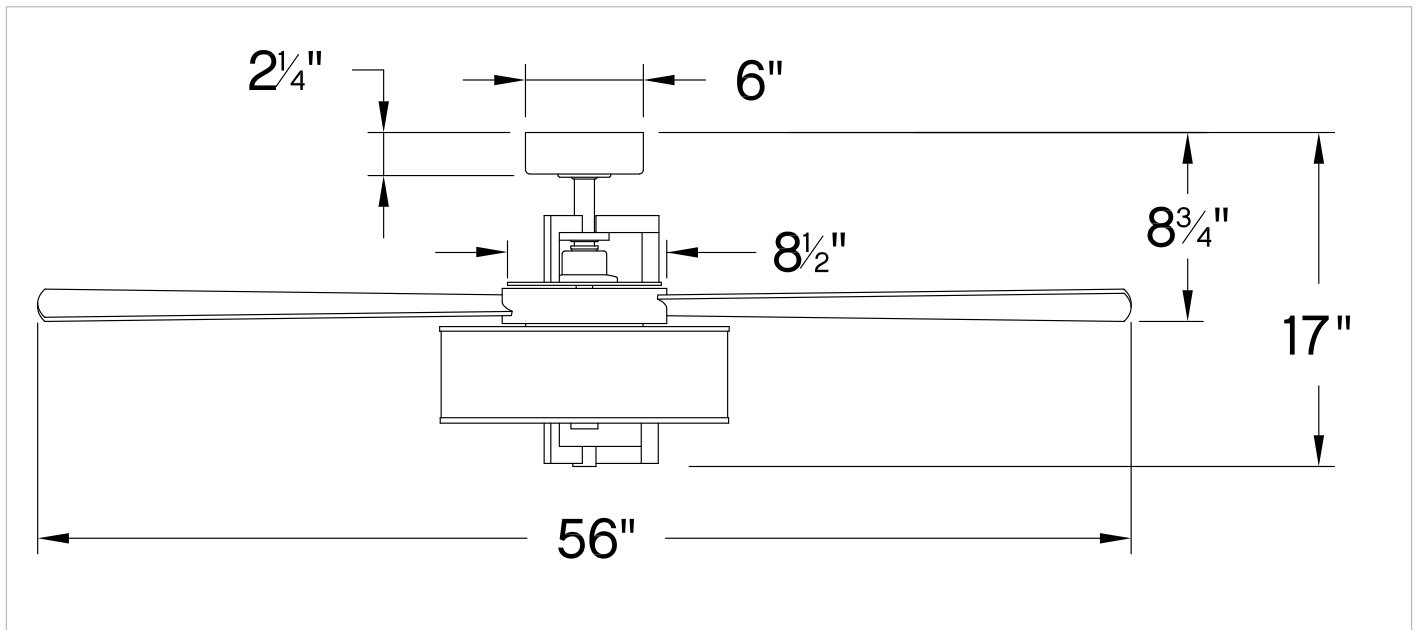

HAMPTON

903056FHB-LID

HAMPTON 56" LED SMART FAN

DETAILS	
FAN FINISH:	Heritage Brass
GLASS:	Etched Acrylic Lens
SHADE:	White Linen
BLADE COUNT:	5
SLOPE DEGREE:	20

DIMENSIONS	
WIDTH:	56"
HEIGHT:	17"

LIGHT SOURCE	
LED NAME:	E903056
VOLTAGE:	120v
LUMENS:	2160
CRI:	90

MOUNTING	
CANOPY:	6" Dia.
LEAD WIRE:	1 x 76"

SHIPPING	
CARTON LENGTH:	28.1
CARTON WIDTH:	17.2
CARTON HEIGHT:	10.5

Hampton is a modern transitional design, offering the ultimate in urban sophistication. The minimal, rectangular frame, paired with a decorative acrylic etched bottom lens and sleek blades, is softened by a contemporary off-white linen drum shade. Available in Metallic Matte Bronze with Walnut or Metallic Matte Bronze blades, Brushed Nickel with Walnut or Silver blades, and Heritage Brass with Birch or Matte White blades, Hampton is perfect for any interior décor.

HINKLEY

HINKLEY
33000 Pin Oak Parkway
Avon Lake, OH 44012

PHONE: (440) 653-5500
Toll Free: 1 (800) 446-5539

hinkley.com

HAMPTON 56" LED SMART FAN

903056FHB-LID

PERFORMANCE SPECIFICATIONS	STANDARD	
	HIGH SPEED	AVERAGE SPEED
Airflow	5233	3722
EnergyUse	30.1	18
EnergyCost	8	5
Efficiency	174	202
AMPS	0.41	0.23
RPMS	123	84