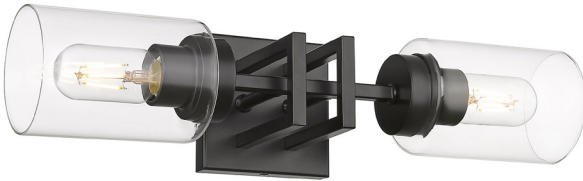

TRIBECA

6070-2W BLK-BLK
UPC: 844375093423
2-Light Wall Sconce

The Golden Lighting Tribeca 2-light Wall Sconce in Matte Black combines modern aesthetics with classic elegance, perfect for enhancing any room's ambiance.

Fixture Finish:	Matte Black	
Glass/Shade Finish:	Matte Black	
Materials:	Steel	Glass
Fixture Width:	19"	48.26cm
Fixture Height:	4.5"	11.43cm
Fixture Depth:	6"	15.24cm
Glass/Shade Diameter:	4"	10.16cm
Glass/Shade Height:	5.5"	13.97cm
Canopy/Backplate:	4.5"W x 4.5"H x 0.75"D	11.43cm W x 11.43cm H x 1.91cm D
Chain:	NA	NA
Rod:	NA	NA
Wire:	8"	20.32cm
Bulb Type:	Incandescent, Type A	
Wattage:	2 x 60W(M)	
Voltage:	120	
Install Position:	Reversible - Vertical/Horizontal	
Approved Location:	Damp Location	

Sloped Ceiling:	No
ADA:	No
Close-to-ceiling:	No
Bulbs Included:	No
Dimmable:	Yes

- A versatile design that blends clean, geometric forms with classic silhouettes.
- Enhance hallways, stairways, and bathrooms — or add cozy ambiance in bedrooms, dining rooms, and entry points.
-