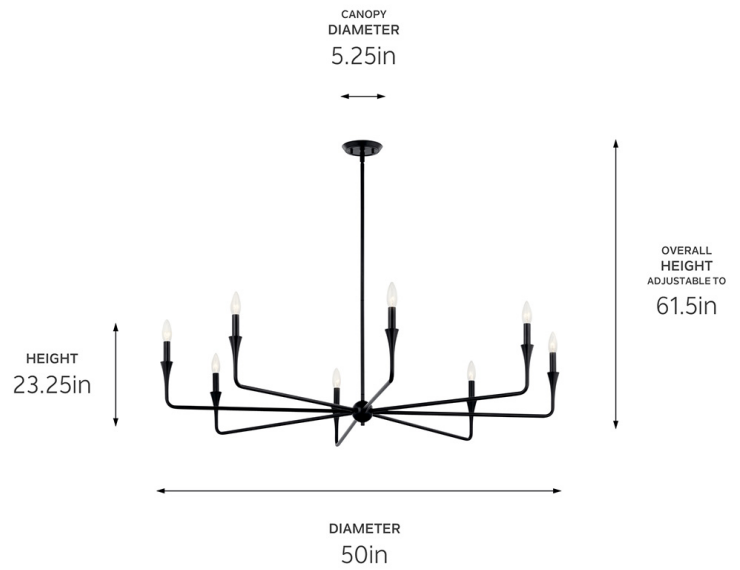

SPECIFICATIONS

Certifications/Qualifications

ADA Compliant	No
Prop65	No
Location Rating	Dry
	kichler.com/warranty

Dimensions

Height	23.25"
Overall Height	61.5"
Weight	9.24 LBS
Canopy Width	5.25"
Canopy Depth	0.75"

Electrical

Input Voltage	120 V

Light Source

Light Source	Bulb
Lamp Included	Not Included
# Of Bulbs/LED Modules	8
Max Or Nominal Watt	60 W
Lamp Type	B
Socket Type	E12 (Candelabra)
Dimmable	Yes

Mounting/Installation

Interior/Exterior	Interior Product
Mounting Weight	9.24 LBS
Lead Wire Length	144
Wire Connectors	Wire Nuts

FIXTURE ATTRIBUTES

Housing/Glass

Primary Material	Steel
Shade Included	No
Max Stem Tilt	90 °

Product/Ordering Information

SKU	52691BK
Finish	Black
UPC	783927046299

Finishes

- Black
- Champagne Bronze™
- Polished Nickel