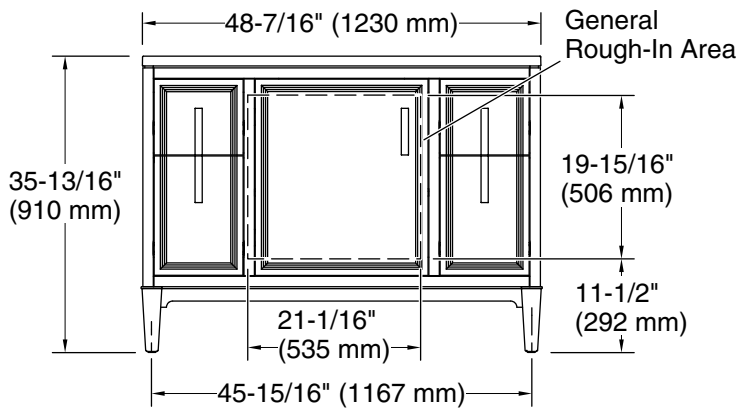

## Features

- Four full-extension 12-3/4" (325 mm) drawers with soft-close side-mount slides
- Three-way adjustable slow-close door hinges for easy cabinet access
- 18" (457 mm) cabinet interior provides ample storage space
- Finish-matched cabinet interior offers generous clearance for plumbing
- Customize your storage with optional accessories such as floor liners, drawer organizers, and perfectly sized containers (sold separately)
- Brushed Nickel hardware included on the White and Slate Grey vanities
- Coordinates with Calacatta (CBB) quartz side splash (sold separately)
- Calacatta (CBB) quartz vanity top adds beauty and long-lasting durability

### Technical Information

All product dimensions are nominal.

Lighting included: No