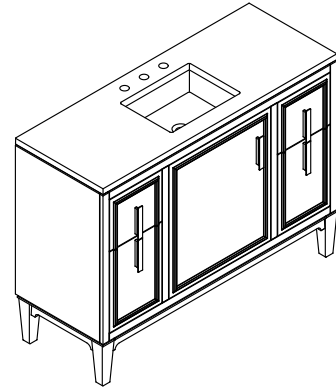

Features

- Four full-extension 12-3/4" (325 mm) drawers with soft-close side-mount slides
- Three-way adjustable slow-close door hinges for easy cabinet access
- 18" (457 mm) cabinet interior provides ample storage space
- Finish-matched cabinet interior offers generous clearance for plumbing
- Customize your storage with optional accessories such as floor liners, drawer organizers, and perfectly sized containers (sold separately)
- Brushed Nickel hardware included on the White and Slate Grey vanities
- Coordinates with Calacatta (CBB) quartz side splash (sold separately)
- Calacatta (CBB) quartz vanity top adds beauty and long-lasting durability

Material

- Quartz vanity top
- Solid wood and moisture-resistant MDF
- Painted exterior
- Vitreous china sink

Installation

- Easy installation – no special tools required
- Separate vanity top makes for simplified installation

Required Products/Accessories

K-33550 3" cabinet pull

Recommended Products/Accessories

K-25817 4" x 48" quartz backsplash

K-25819 4" x 17-1/4" quartz side splash

Codes/Standards

ASME A112.19.2/CSA B45.1
EPA TSCA Title VI/CARB P2

KOHLER® One-Year Limited Warranty

See website for detailed warranty information.

Available Colors/Finishes

Color tiles intended for reference only.

Color	Code	Description

0

White

1WX

Slate Grey