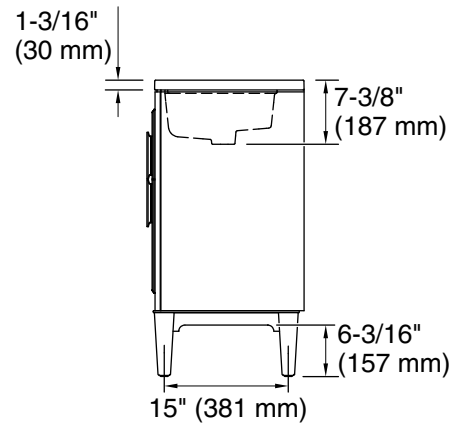

## Features

- Four full-extension 12-3/4" (325 mm) drawers with soft-close side-mount slides
- Three-way adjustable slow-close door hinges for easy cabinet access
- 18" (457 mm) cabinet interior provides ample storage space
- Finish-matched cabinet interior offers generous clearance for plumbing
- Customize your storage with optional accessories such as floor liners, drawer organizers, and perfectly sized containers (sold separately)
- Brushed Nickel hardware included on the White and Slate Grey vanities
- Coordinates with Calacatta (CBB) quartz side splash (sold separately)
- Calacatta (CBB) quartz vanity top adds beauty and long-lasting durability

### Technical Information

All product dimensions are nominal.

Lighting included: No