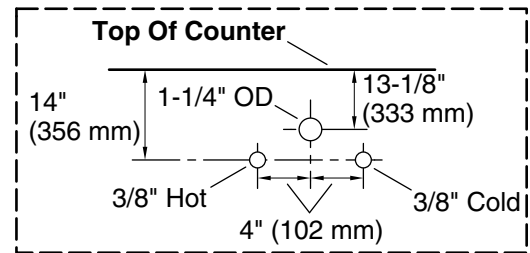

## Features

- Four full-extension 12-3/4" (325 mm) drawers with soft-close side-mount slides
- Three-way adjustable slow-close door hinges for easy cabinet access
- 18" (457 mm) cabinet interior provides ample storage space
- Finish-matched cabinet interior offers generous clearance for plumbing
- Customize your storage with optional accessories such as floor liners, drawer organizers, and perfectly sized containers (sold separately)
- Brushed Nickel hardware included on the White and Slate Grey vanities
- Coordinates with Calacatta (CBB) quartz side splash (sold separately)
- Calacatta (CBB) quartz vanity top adds beauty and long-lasting durability

## Available Colors/Finishes

*Color tiles intended for reference only.*

Color	Code	Description
-------	------	-------------

0

White

1WX

Slate Grey

**Waste Pipe Location Information**

### Technical Information

All product dimensions are nominal.

Lighting included: No