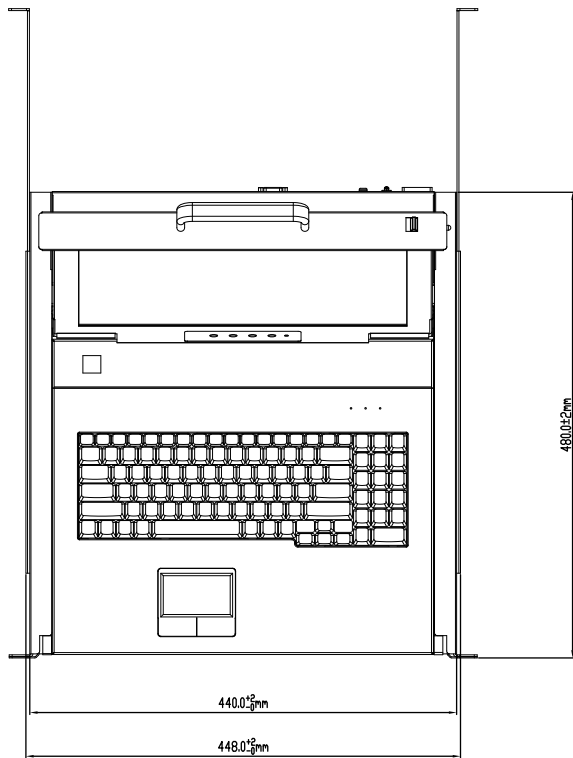

THIRD ANGLE PROJECTION

GENERAL NOTES

DIMENSIONS ARE IN MM - DO NOT SCALE
 THIS DOCUMENT CONTAINS CONFIDENTIAL,
 PROPRIETARY INFORMATION THAT IS
 PROPERTY OF STARTECH.COM

PRODUCT ID	RKCONS1701 (closed)		
DESCRIPTION	Single Port VGA KVM with 17" LCD Monitor for Server Rack		
DO NOT SCALE	SHEET: 1 OF 2	UPLOAD DATE: 6/22/2026	

THIRD ANGLE PROJECTION

GENERAL NOTES

DIMENSIONS ARE IN MM - DO NOT SCALE
THIS DOCUMENT CONTAINS CONFIDENTIAL,
PROPRIETARY INFORMATION THAT IS
PROPERTY OF STARTECH.COM

StarTech.com

PRODUCT ID	RKCONS1701 (open)		
DESCRIPTION	Single Port VGA KVM with 17" LCD Monitor for Server Rack		
DO NOT SCALE	SHEET: 2 OF 2	UPLOAD DATE: 6/22/2026	