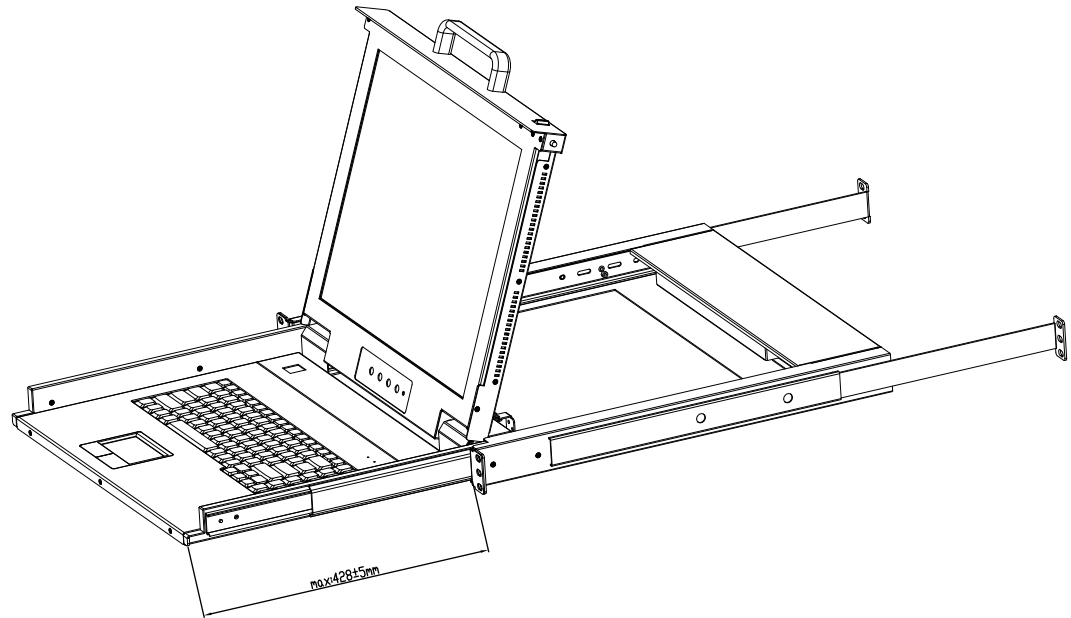

THIRD ANGLE PROJECTION

GENERAL NOTES

DIMENSIONS ARE IN MM - DO NOT SCALE
 THIS DOCUMENT CONTAINS CONFIDENTIAL,
 PROPRIETARY INFORMATION THAT IS
 PROPERTY OF STARTECH.COM

PRODUCT ID	RKCONS1701 (closed)		
DESCRIPTION	Single Port VGA KVM with 17" LCD Monitor for Server Rack		
DO NOT SCALE	SHEET: 1 OF 2	UPLOAD DATE: 6/22/2026	

THIRD ANGLE PROJECTION

GENERAL NOTES

DIMENSIONS ARE IN MM - DO NOT SCALE
THIS DOCUMENT CONTAINS CONFIDENTIAL,
PROPRIETARY INFORMATION THAT IS
PROPERTY OF STARTECH.COM

StarTech.com

PRODUCT ID	RKCONS1701 (open)		
DESCRIPTION	Single Port VGA KVM with 17" LCD Monitor for Server Rack		
DO NOT SCALE	SHEET: 2 OF 2	UPLOAD DATE: 6/22/2026	