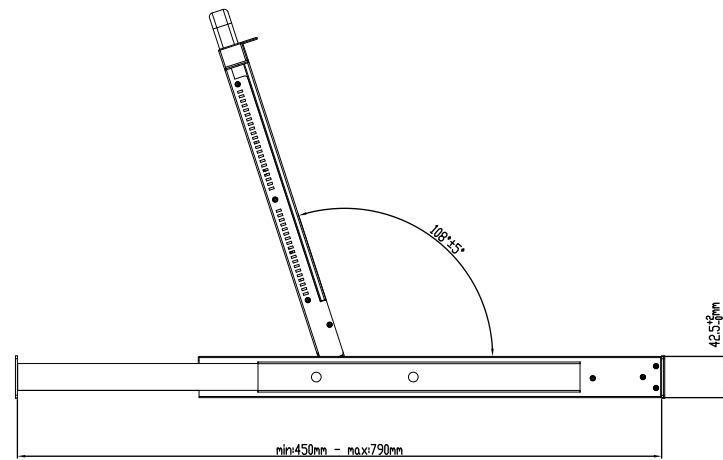

THIRD ANGLE PROJECTION

GENERAL NOTES

DIMENSIONS ARE IN MM - DO NOT SCALE
 THIS DOCUMENT CONTAINS CONFIDENTIAL,
 PROPRIETARY INFORMATION THAT IS
 PROPERTY OF STARTECH.COM

PRODUCT ID	RKCONS1701 (closed)		
DESCRIPTION	Single Port VGA KVM with 17" LCD Monitor for Server Rack		
DO NOT SCALE	SHEET: 1 OF 2	UPLOAD DATE: 6/22/2026	

THIRD ANGLE PROJECTION

GENERAL NOTES

DIMENSIONS ARE IN MM - DO NOT SCALE
THIS DOCUMENT CONTAINS CONFIDENTIAL,
PROPRIETARY INFORMATION THAT IS
PROPERTY OF STARTECH.COM

StarTech.com

PRODUCT ID	RKCONS1701 (open)		
DESCRIPTION	Single Port VGA KVM with 17" LCD Monitor for Server Rack		
DO NOT SCALE	SHEET: 2 OF 2	UPLOAD DATE: 6/22/2026	