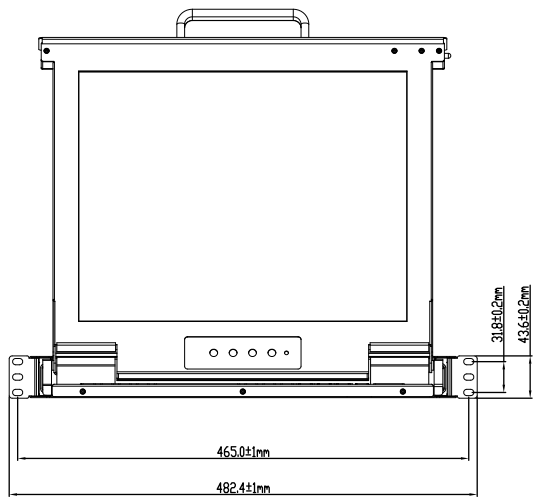

THIRD ANGLE PROJECTION

GENERAL NOTES

DIMENSIONS ARE IN MM - DO NOT SCALE
 THIS DOCUMENT CONTAINS CONFIDENTIAL,
 PROPRIETARY INFORMATION THAT IS
 PROPERTY OF STARTECH.COM

PRODUCT ID	RKCONS1701 (closed)		
DESCRIPTION	Single Port VGA KVM with 17" LCD Monitor for Server Rack		
DO NOT SCALE	SHEET: 1 OF 2	UPLOAD DATE: 6/22/2026	

THIRD ANGLE PROJECTION

GENERAL NOTES

DIMENSIONS ARE IN MM - DO NOT SCALE
THIS DOCUMENT CONTAINS CONFIDENTIAL,
PROPRIETARY INFORMATION THAT IS
PROPERTY OF STARTECH.COM

StarTech.com

PRODUCT ID	RKCONS1701 (open)		
DESCRIPTION	Single Port VGA KVM with 17" LCD Monitor for Server Rack		
DO NOT SCALE	SHEET: 2 OF 2	UPLOAD DATE: 6/22/2026	