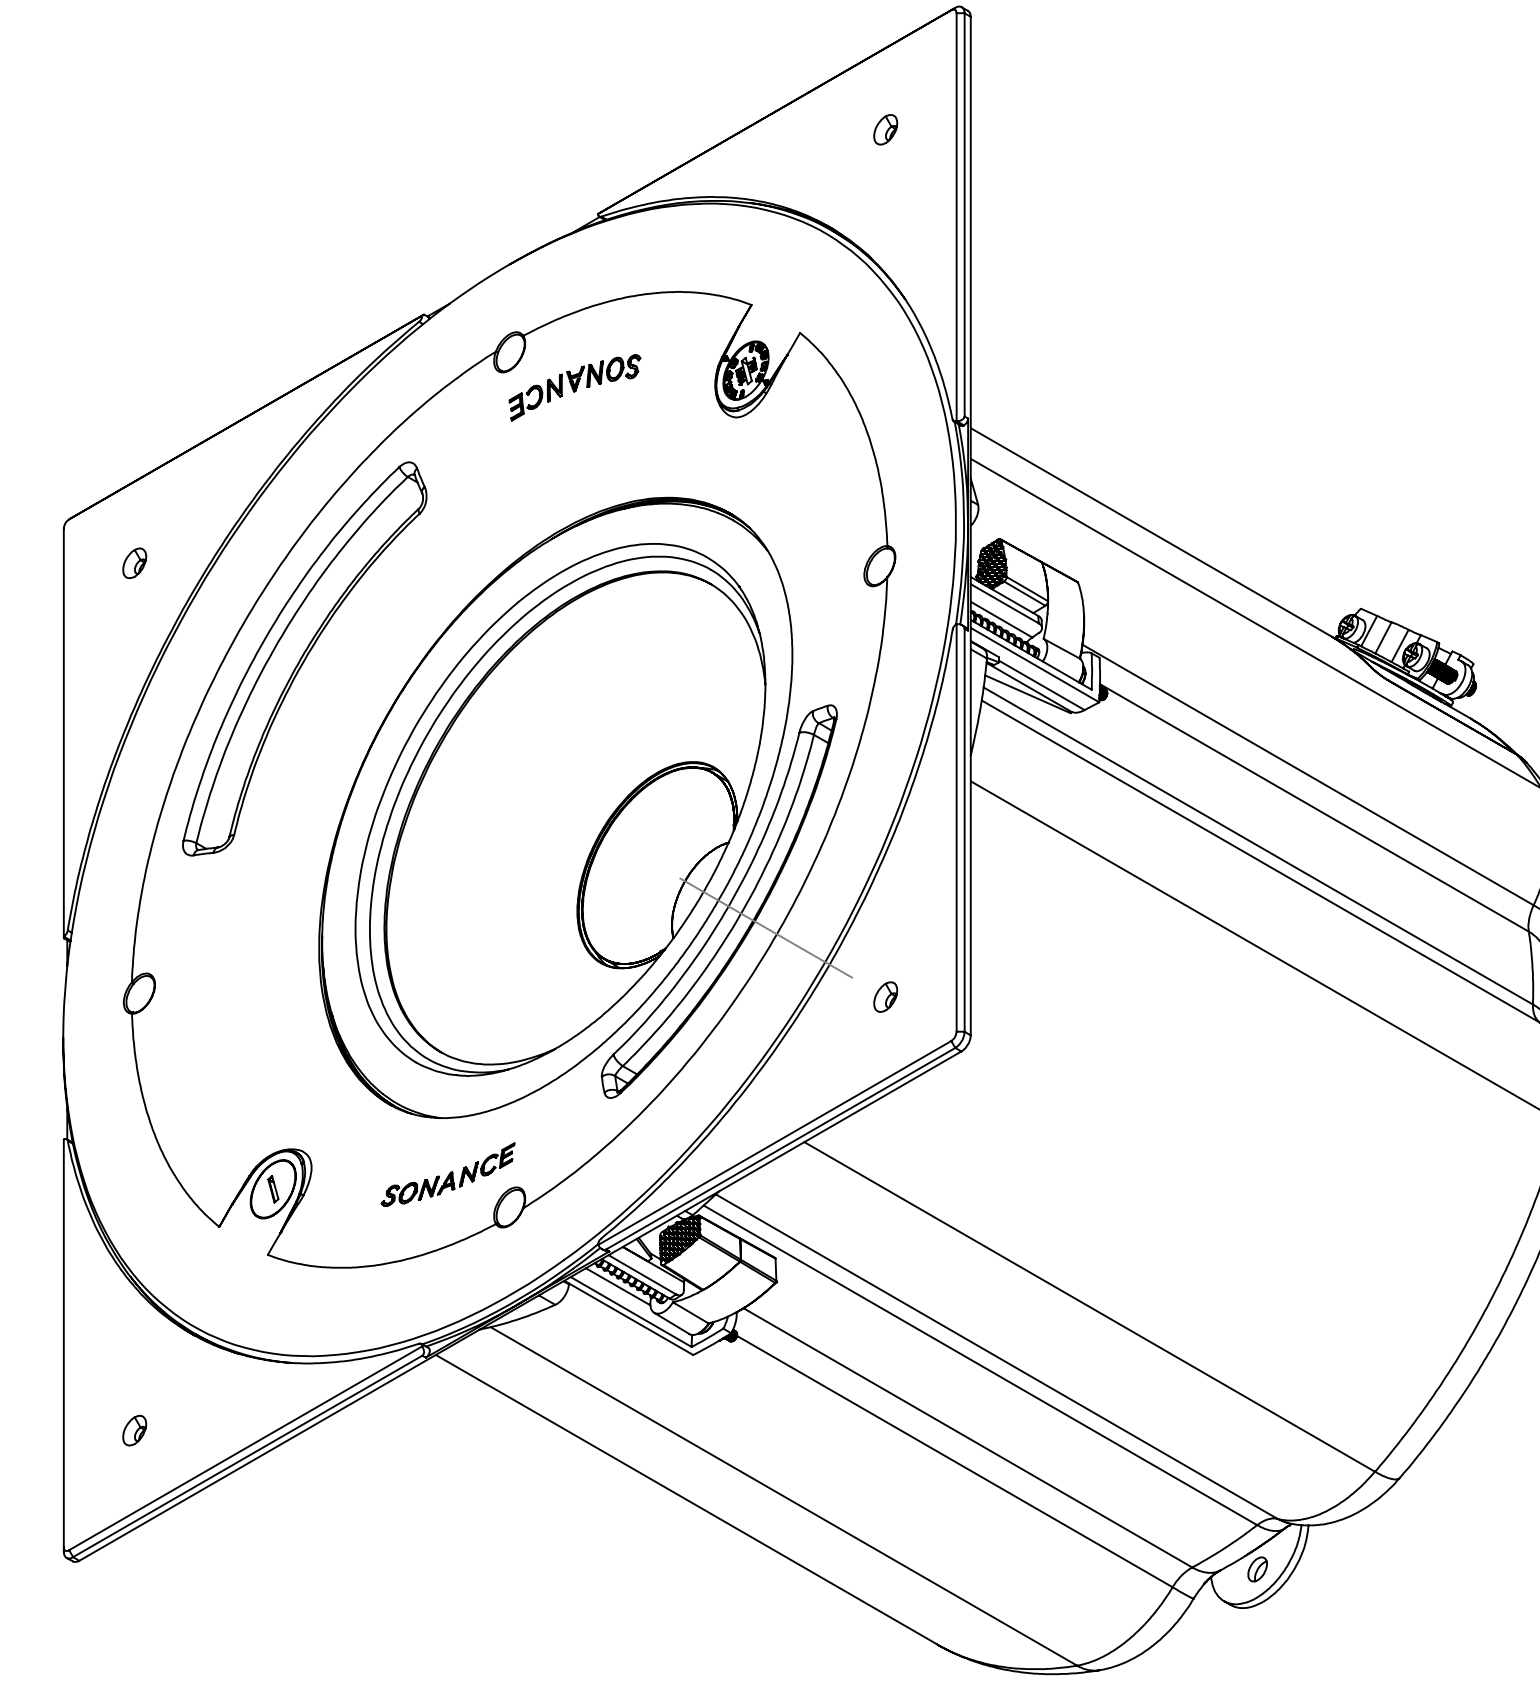

FRONT

BACK / MINIMUM CUTOUT

MOUNTING DEPTH

GRILLE

ISOMETRIC

SONANCE

991 Calle Amanecer, San Clemente, CA.
92673
58800 2-7777 949 492-7777
FAX 949 361-5579
www.sonance.com

PS-C85RT with square adaptor

SCALE: 1 : 2

DRAWN BY: Roy

DRWN - PART NUMBER

REV.

SHEET: 0F

RELEASED ON: