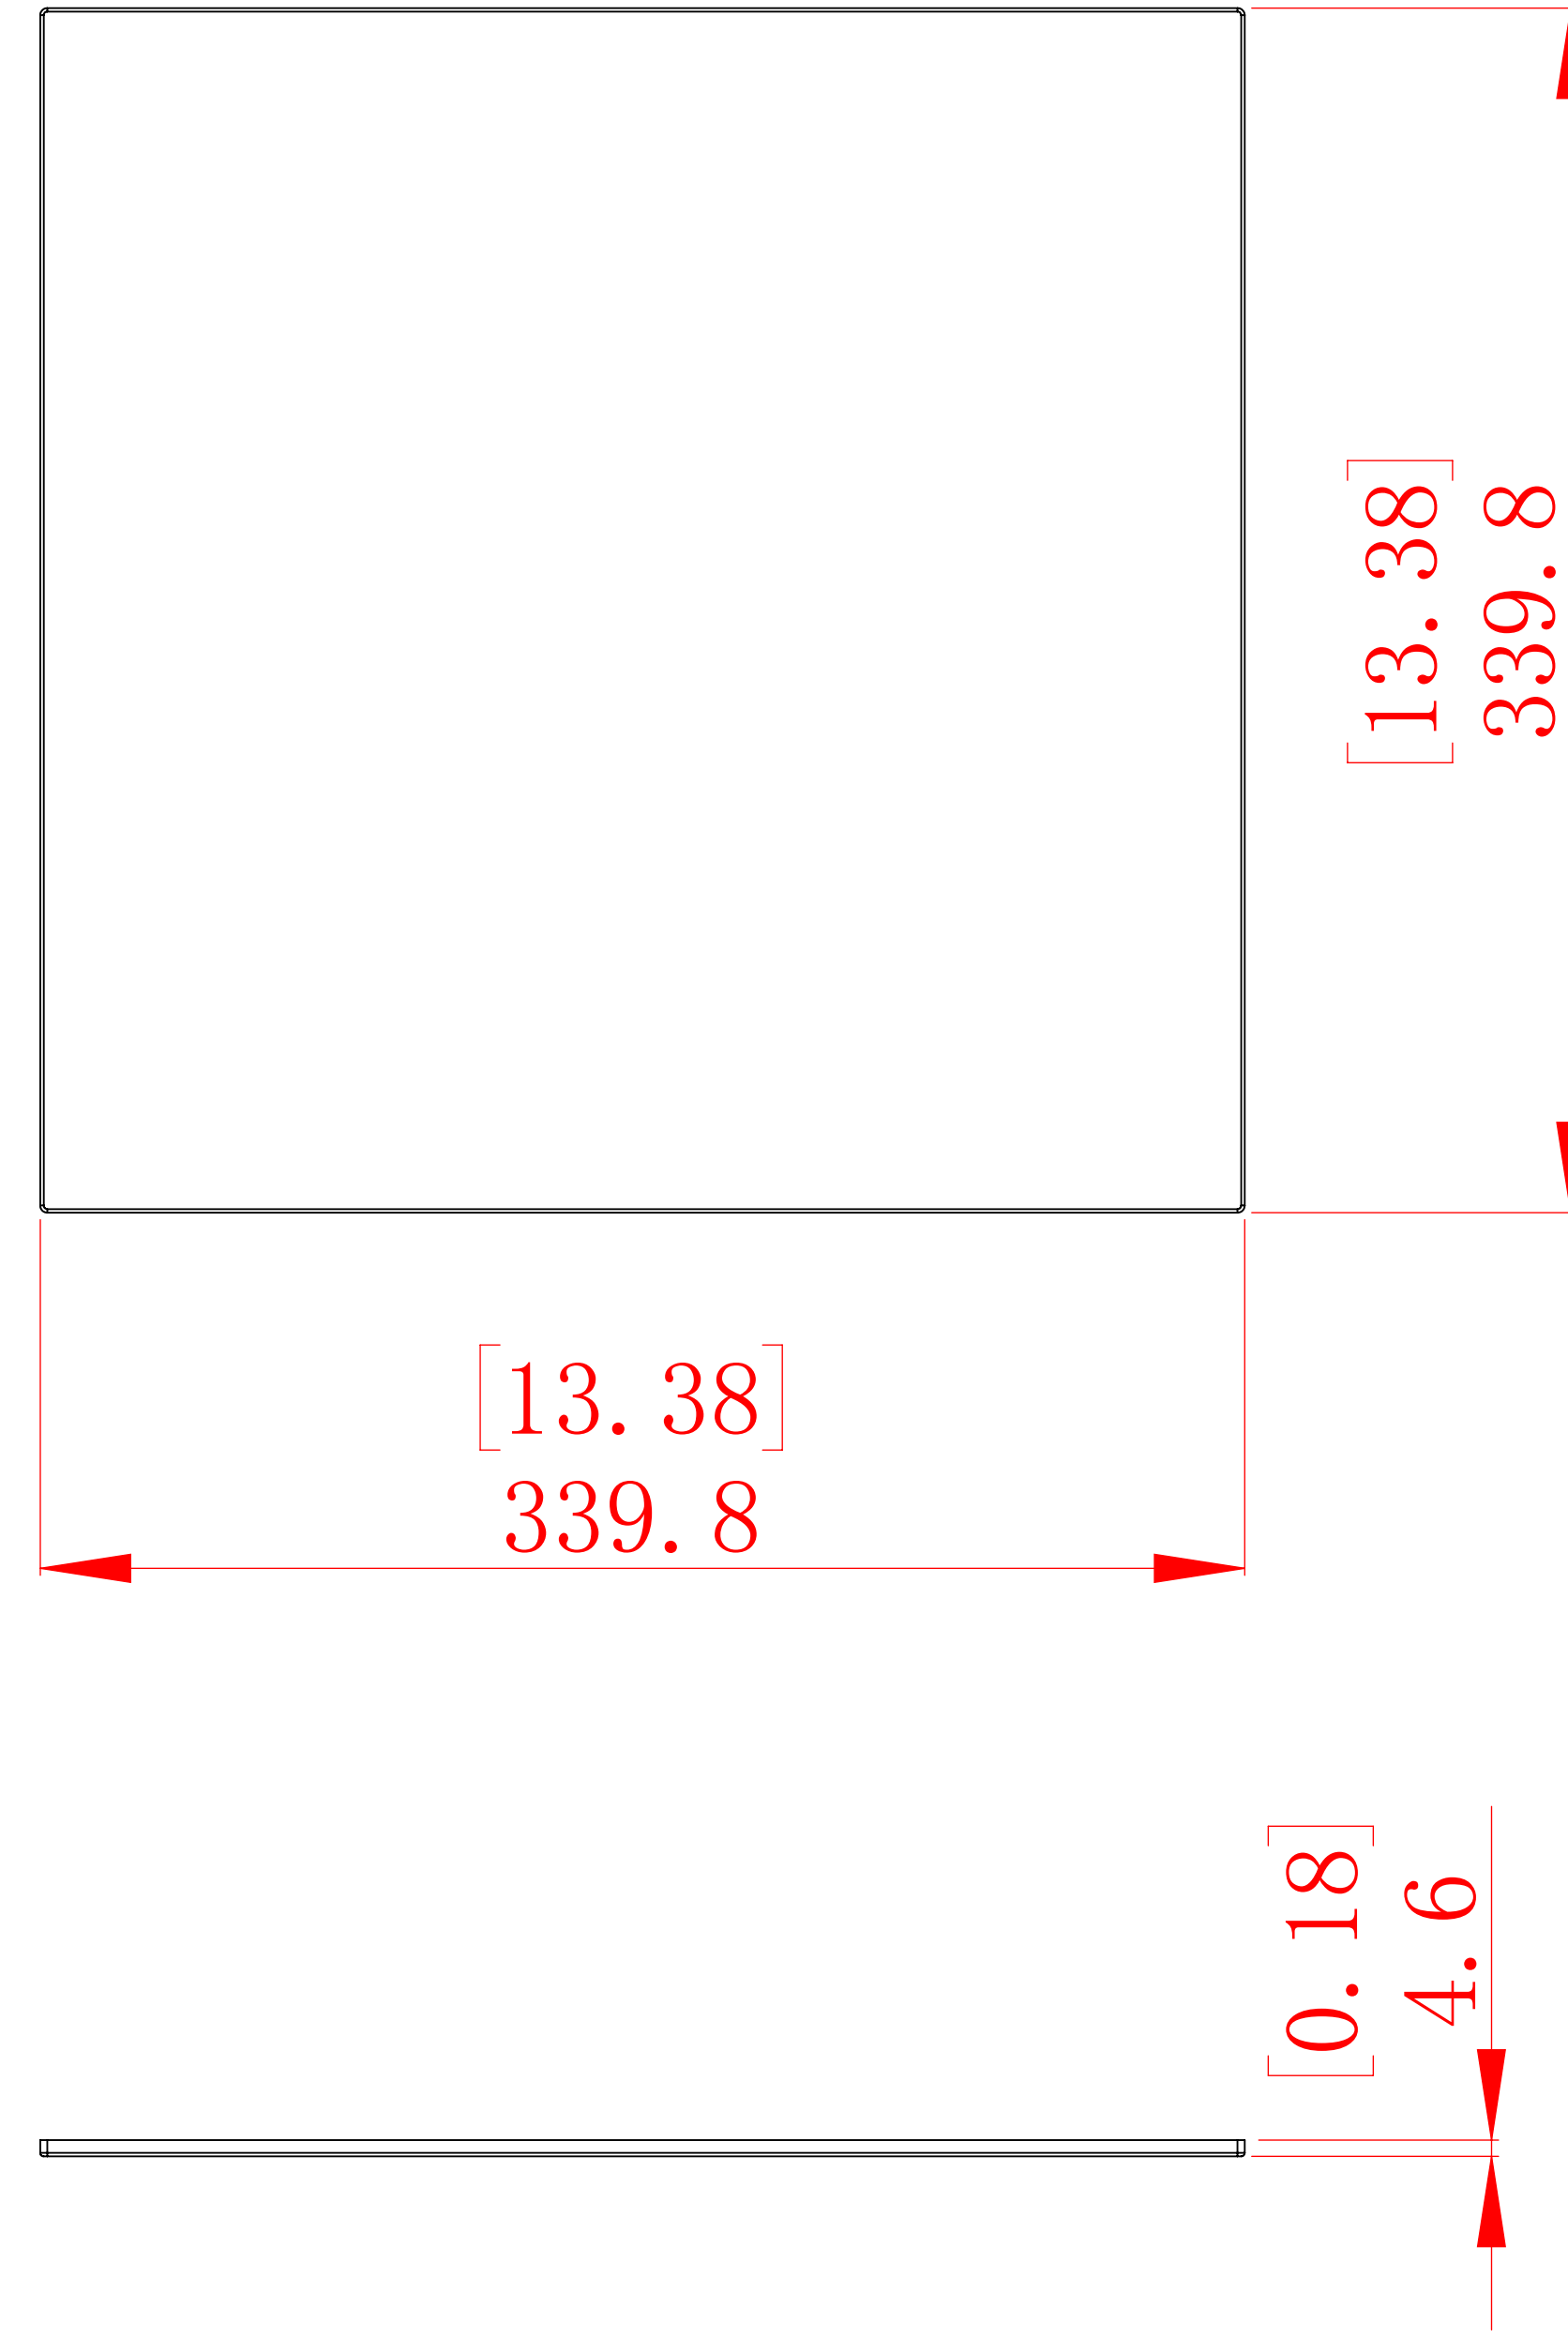

FRONT

BACK / MINIMUM CUTOUT

MOUNTING DEPTH

GRILLE

ISOMETRIC

SONANCE

991 Calle Amanecer, San Clemente, CA.
92673
58800 2-7777 949 492-7777
FAX 949 361-5579
www.sonance.com

PS-C85RT with square adaptor

SCALE: 1 : 2

DRAWN BY: Roy

DRWN - PART NUMBER

REV.

SHEET: 0F

RELEASED ON: