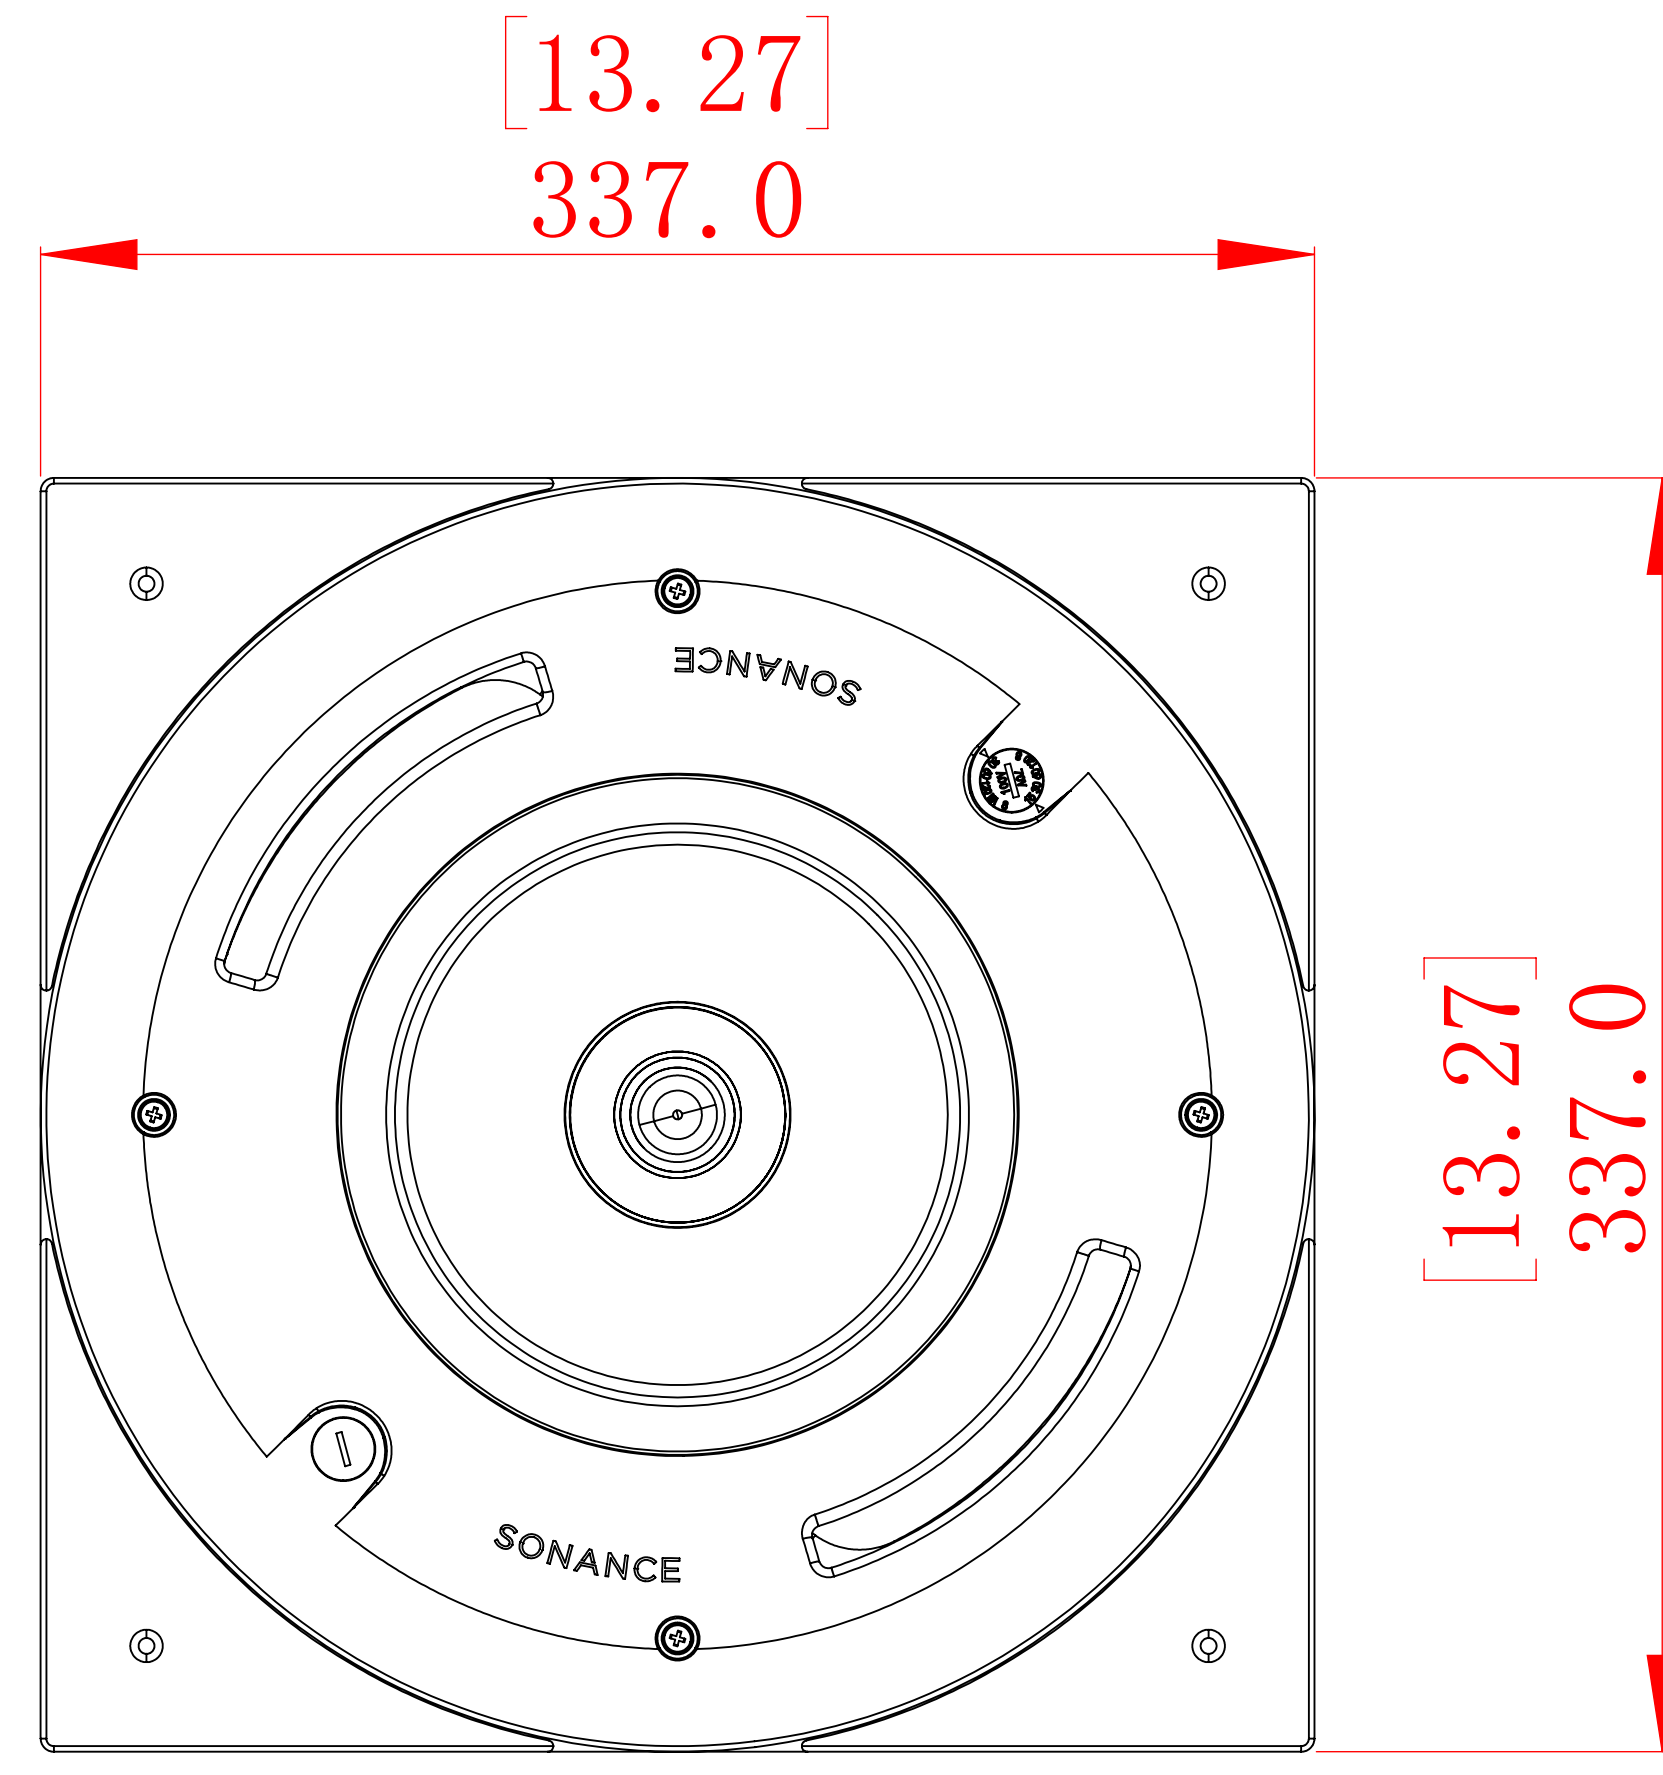

FRONT

BACK / MINIMUM CUTOUT

MOUNTING DEPTH

GRILLE

ISOMETRIC

SONANCE

991 Calle Amanecer, San Clemente, CA.
92673
58800 2-7777 949 492-7777
FAX 949 361-5579
www.sonance.com

PS-C85RT with square adaptor

SCALE: 1 : 2

DRAWN BY: Roy

DRWN - PART NUMBER

REV.

SHEET: 0F

RELEASED ON: