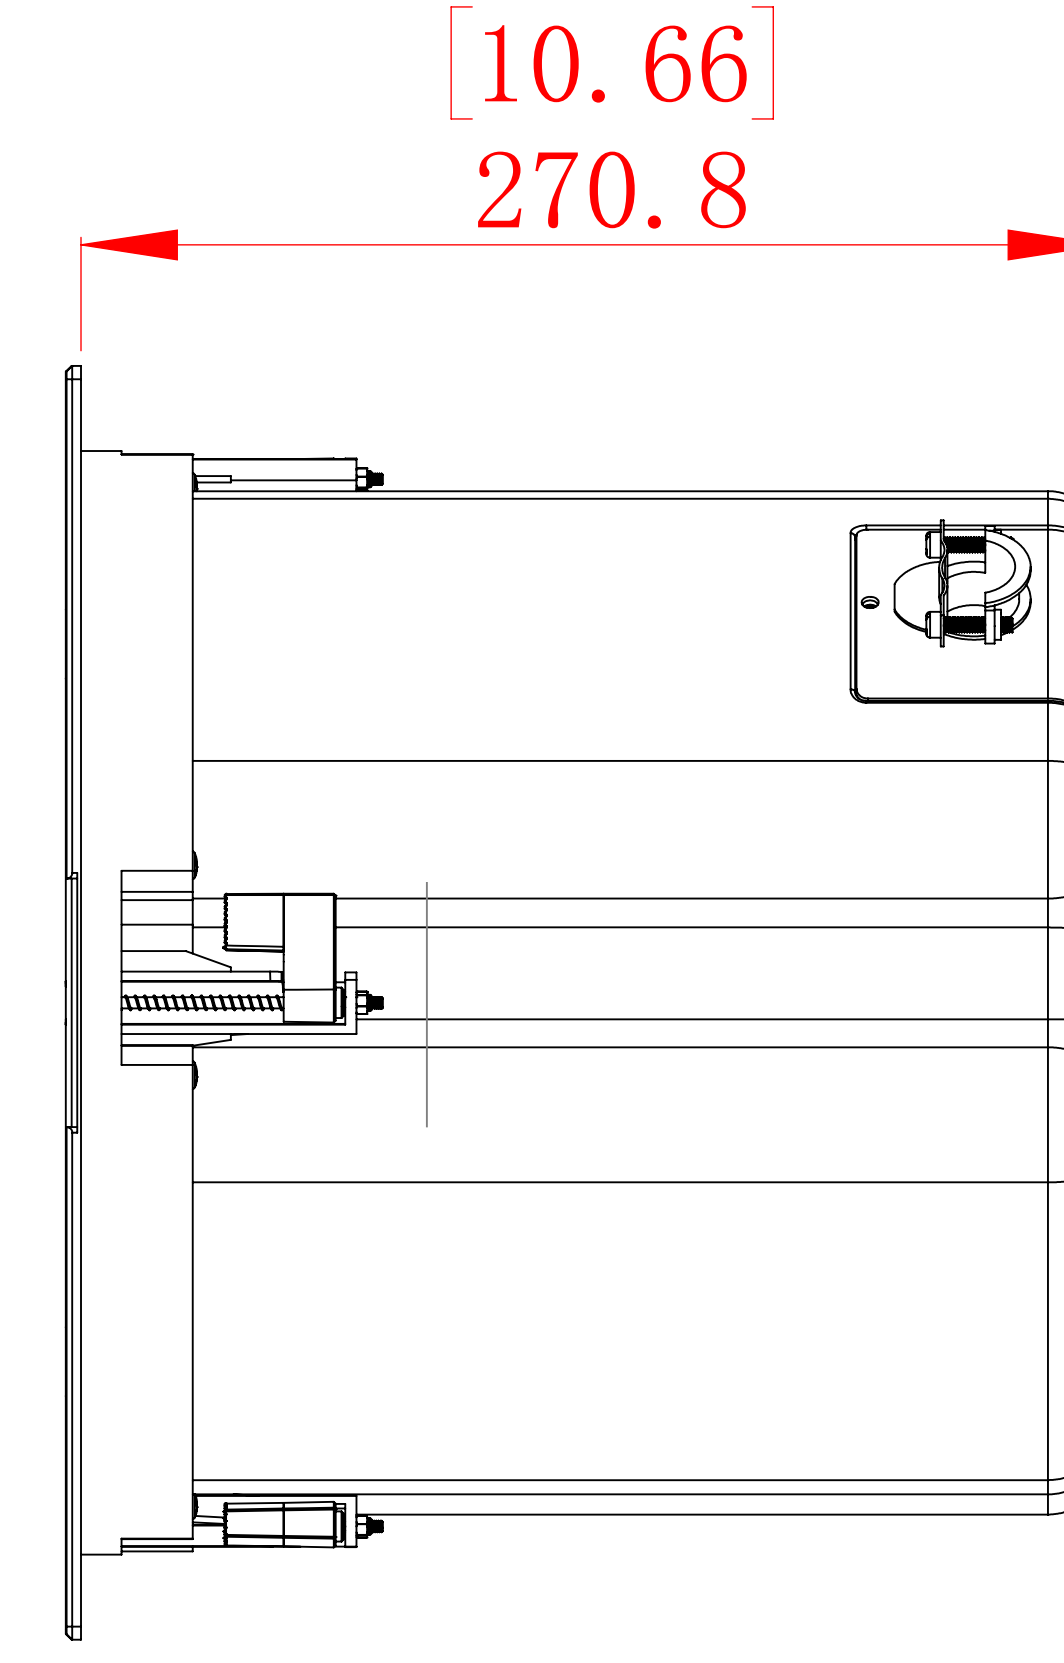

FRONT

BACK / MINIMUM CUTOUT

MOUNTING DEPTH

GRILLE

ISOMETRIC

SONANCE

991 Calle Amanecer, San Clemente, CA.
92673
58800 2-7777 949 492-7777
FAX 949 361-5579
www.sonance.com

PS-C85RT with square adaptor

SCALE: 1 : 2

DRAWN BY: Roy

DRWN - PART NUMBER

REV.

SHEET: 0F

RELEASED ON: