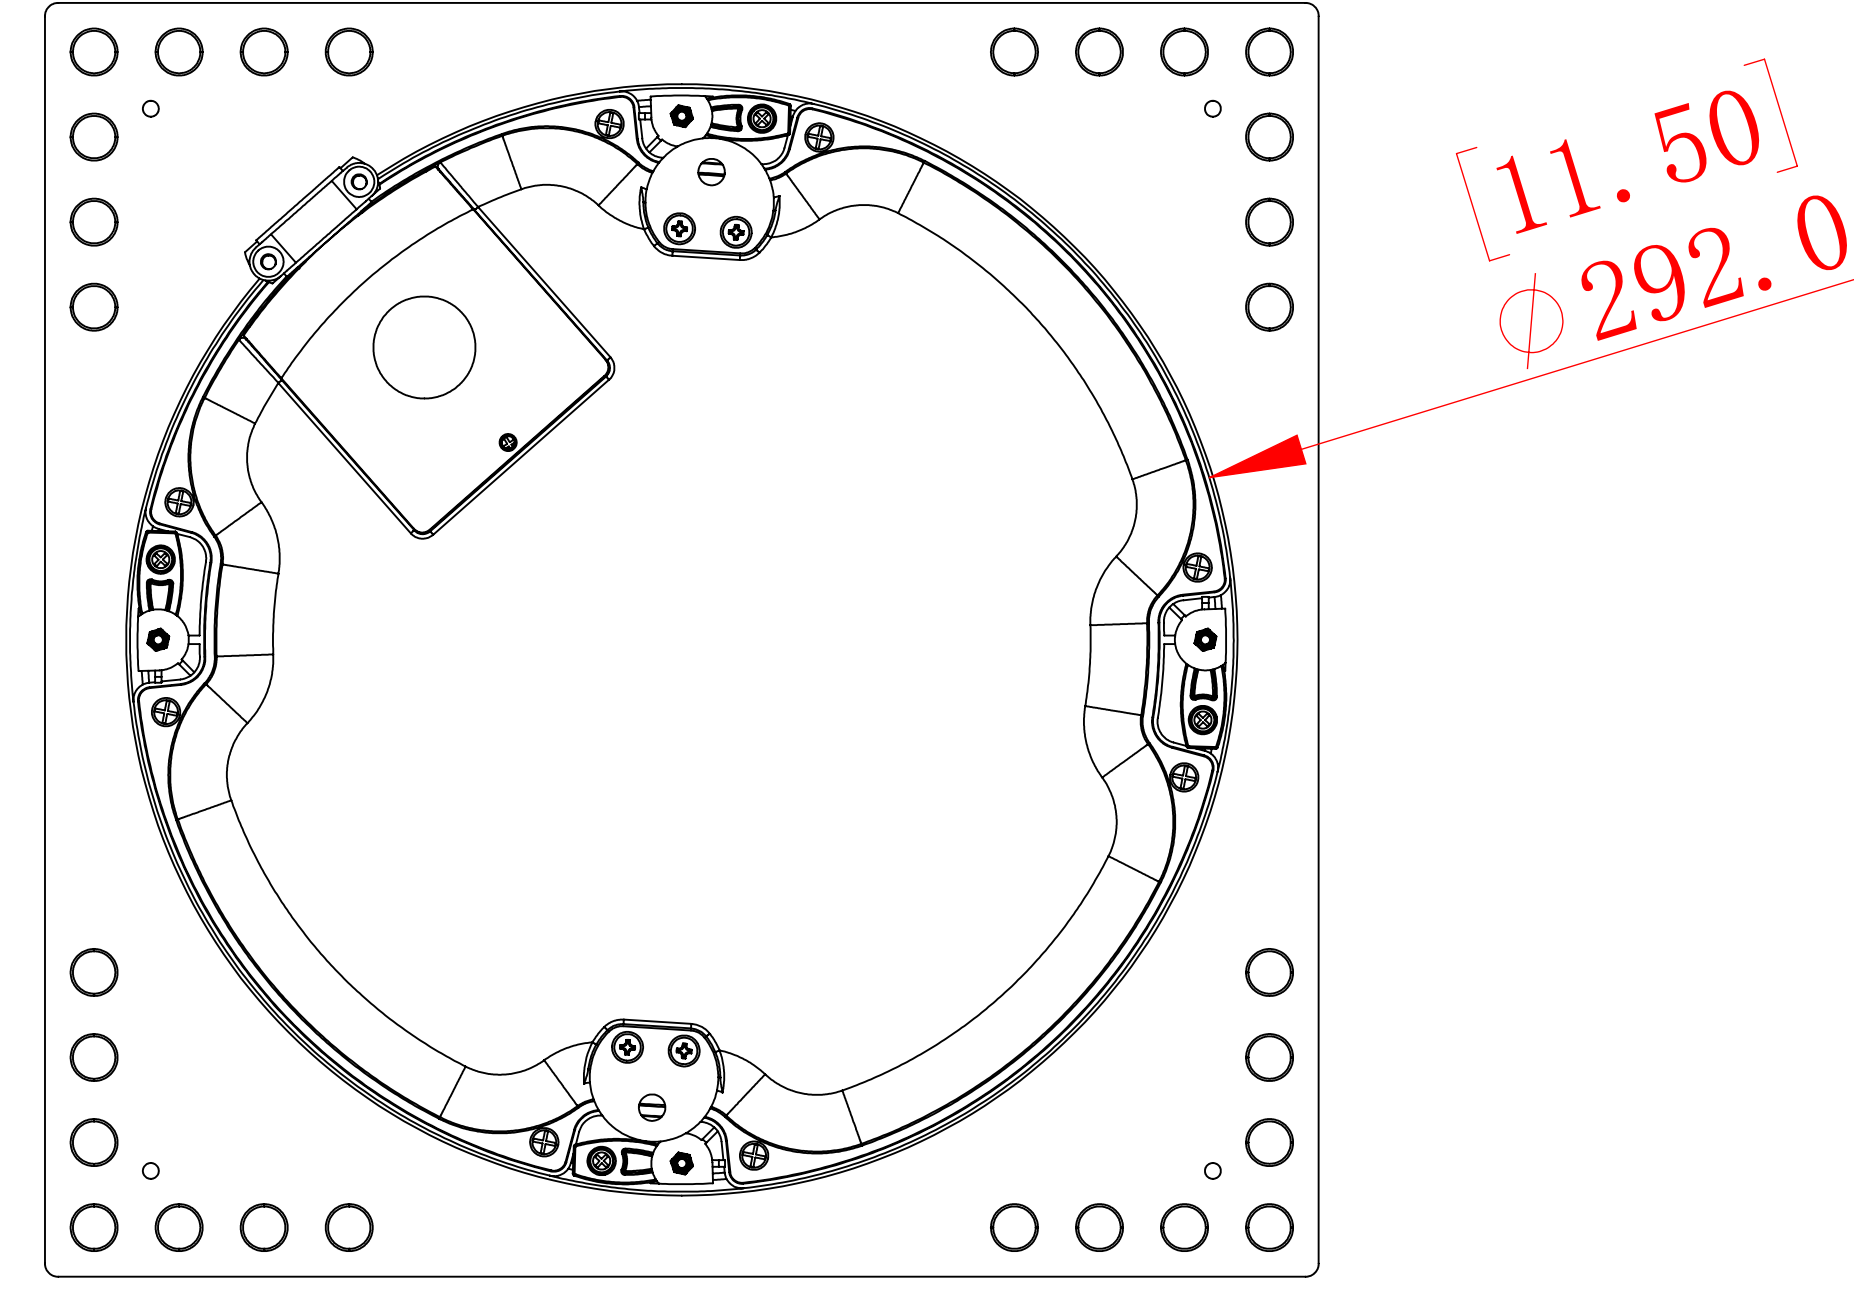

FRONT

BACK / MINIMUM CUTOUT

MOUNTING DEPTH

GRILLE

ISOMETRIC

SONANCE

991 Calle Amanecer, San Clemente, CA.
92673
58800 2-7777 949 492-7777
FAX 949 361-5579
www.sonance.com

PS-C85RT with square adaptor

SCALE: 1 : 2

DRAWN BY: Roy

DRWN - PART NUMBER

REV.

SHEET: 0F

RELEASED ON: