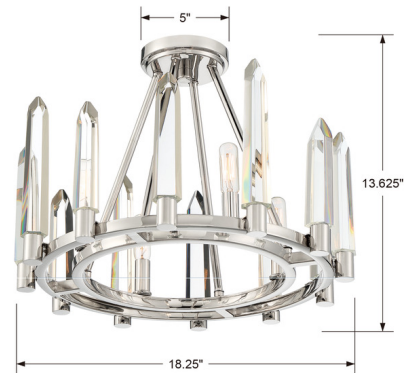

By Crystorama

Description

The Watson Ceiling Light features solid cut crystals in the shape of icicles that create a standout character giving it a ultra modern appearance. Available with a Polished Nickel finish. CSA, UL, and cUL listed.

Shown in polished nickel

Specifications

COLOR	N/A
BODY FINISH	Polished Nickel
WATTAGE	240W
DIMMER	Standard 120V
DIMENSIONS	18.25"W x 13.62"H
BULB NOT INCLUDED	4 x B10/Candelabra (E12)/60W/120V Incandescent
OTHER BULB OPTIONS	4 x B10/Candelabra (E12)/120V LED
COUNTRY OF ORIGIN	China