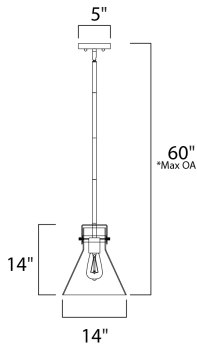

**PRODUCT DESCRIPTION**

This nautical-inspired bath vanity features Clear Seedy glass cones suspended by a yoke frame finished in Polished Chrome. The clear glass offers abundant lighting and compliments the styling of the fixture. Make it a more industrial look by adding filament E26 light bulbs.

\*max overall height

**MEASUREMENTS**

- DIMENSION : 14." L x 14." W x 60." H
- MAX OAH : 60." OAH x 24." OAH
- CANOPY : 5." W x 1." H x 5." L
- HANGING WEIGHT : 7.94 lb

**LAMPING**

- INPUT VOLTAGE : 120V
- LUMENS : 0 Rated
- BULB : 1 x 60W (NOT INCLUDED), 60W Total
- DIMMABLE : Dimmable