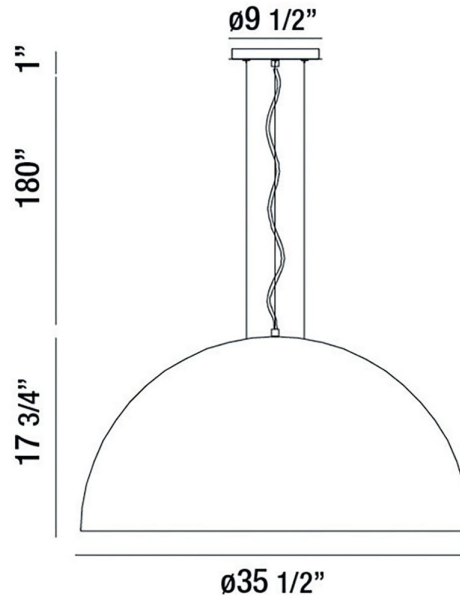

## Laverton, Chandelier , 36", Gold-Black Mix

Item No.  
37224-028

JOB NAME:

DATE:

TYPE:

COMMENTS:

### LIGHT INFORMATION

Light Type	Integrated LED
Bulb Socket	N/A
Bulb Shape	N/A
Bulb Included	Yes
CRI	90
Delivered Lumens	1440
Colour Temperature (Kelvin)	2700K/3000K/3500K/4000K/5000K
Average Hours LED (L70)	20000
Number of Lights	1
Light Direction	Down
Dimming Method	Triac/Elv
Output Voltage	120
Current Type	AC

### LIGHT INFORMATION (CONT'D.)

Light Wattage	32
Total Wattage	32

### DIMENSIONS & WEIGHT

Product Width (In)	
Product Height (In)	17.75
Product Ext (In)	
Product Diameter (In)	35.5
Product Weight (Lbs)	
Product Length (In)	