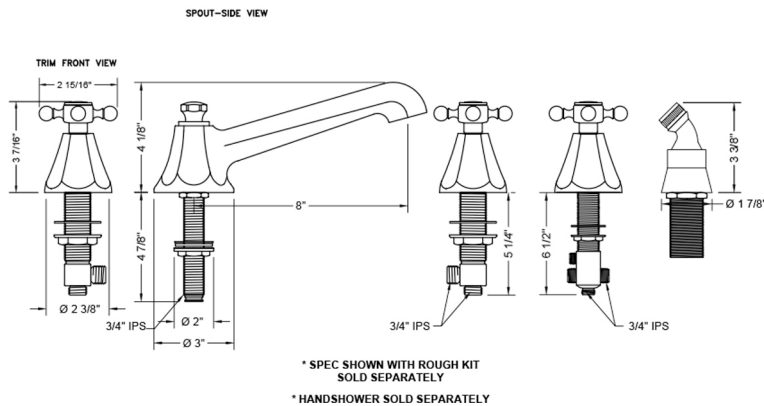

# Astor Roman Tub Set with Low Spout and Ball Cross Handles and Angled Handshower Mount

Model #: 6970-T688-A-TRIM-

## FEATURES:

- All brass roman deck mount tub set trim
- Any handshower can be used
- Quick connect/disconnect spout
- Stationary Spout includes full flow aerator
- Includes:
  - 3060-DS hose
  - 8029 angled handshower mount
  - 8019 deck mount sleeve
- Order handshower separately
- Spout Hole Size Min-Max: 1 1/4" - 1 3/8"
- Valve Hole Size Min-Max: 1 1/4" - 1 3/8"
- Both standard metal & porcelain buttons/caps are included with the T686 & T688 handle options
- Requires J-6912-DIV-RGH rough in kit
- Not available in BKN, PCU, PG, ULB

## SPECIFICATION DRAWING: