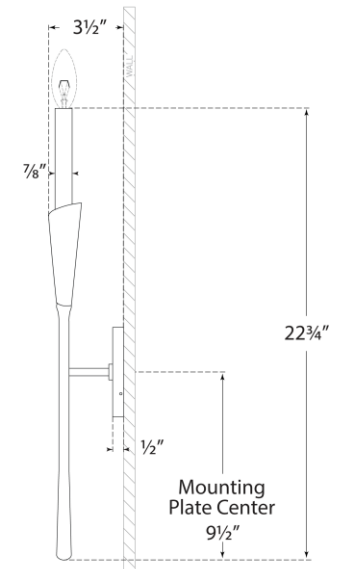

TEAR SHEET

Aiden Tail Sconce

Item # CHD 2505GI

Designer: Chapman & Myers

Height: 22.75"

Width: 4.5"

Extension: 3.5"

Backplate: 4.5" Round

Finishes: AI, GI

Socket: E12 Candelabra

Wattage: 60 C11

Weight: 2 Pounds

Front View

Side View