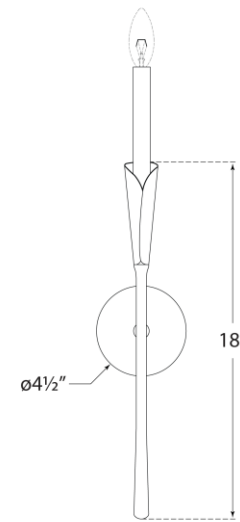

TEAR SHEET

Aiden Tail Sconce

Item # CHD 2505GI

Designer: Chapman & Myers

Height: 22.75"

Width: 4.5"

Extension: 3.5"

Backplate: 4.5" Round

Finishes: AI, GI

Socket: E12 Candelabra

Wattage: 60 C11

Weight: 2 Pounds

Front View

Side View