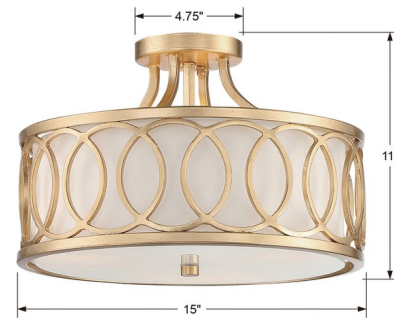

Lightology

lightology.com
866-954-4489
03-22-26

Project: _____

Company: _____

Location: _____ Fixture Type: _____

SPEC #: **CRY359216**

Approved On: _____ Approved By: _____

Graham Semi Flush Ceiling Light By Crystorama

Description

The Graham Semi Flush Ceiling Light brings a clean decorative look to your interior space. The linen shade is surrounded by a beautiful circular frame, casting warm shadow across your room.

Shown in antique silver / white

Specifications

COLOR	White
BODY FINISH	Antique Silver
WATTAGE	300W
DIMMER	Standard 120V
DIMENSIONS	15"W x 11"H
BULB NOT INCLUDED	3 x A19/Medium (E26)/100W/120V Incandescent
OTHER BULB OPTIONS	3 x B10/Candelabra (E12)/60W/120V Incandescent
COUNTRY OF ORIGIN	China