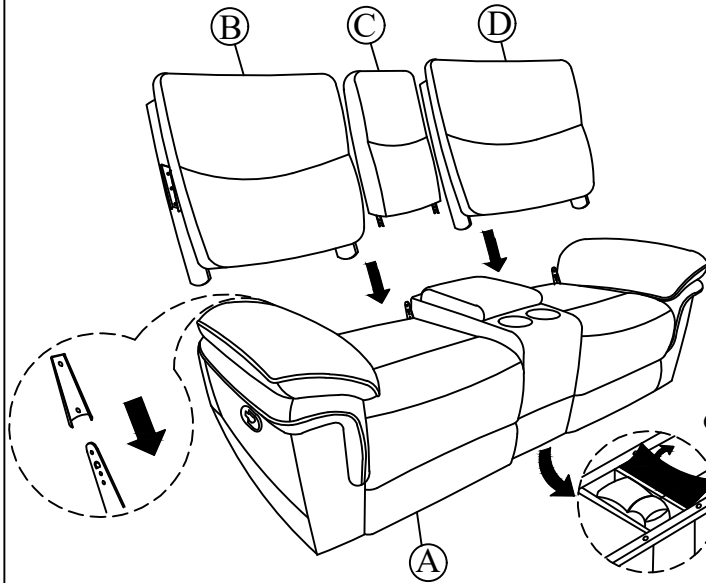

ASSEMBLY INSTRUCTIONS

RYLAND COLLECTION

ITEM#: U5985-25

DESCRIPTION : RYLAND CONSOLE LOVESEAT
W/ DUAL RECLINERS

Thank you for purchasing this quality product. Be sure to check all packing materials carefully for small parts, which may have come loose during shipment. Identify and count all items and compare with the parts list shown below. It is recommended to have two people during assembling and to remove the back and base of the furniture out from the box.

Please follow the drawings below to assemble the item

Parts List

NO.	DESCRIPTION	SKETCH	Q'TY
A	Seat		1 PC
B	Left Backrest		1 PC
C	Console Backrest		1 PC
D	Right Backrest		1 PC
E	Left wing		1 PC
F	Right wing		1 PC

All images shown are for illustration purpose only.
Actual product may vary due to product enhancement.

ASSEMBLY INSTRUCTIONS

RYLAND COLLECTION

ITEM#: U5985-25

DESCRIPTION : RYLAND CONSOLE LOVESEAT
W/ DUAL RECLINERS

Step 1:

Attach Backrest (B/C/D) to the Seat (A).

Step 2:

Attach the Left/Right Wings (E/F) to the Left/Right side of the Backrest (B/D).

Step 3:

Open the footrest by pulling the handle

All images shown are for illustration purpose only.
Actual product may vary due to product enhancement.