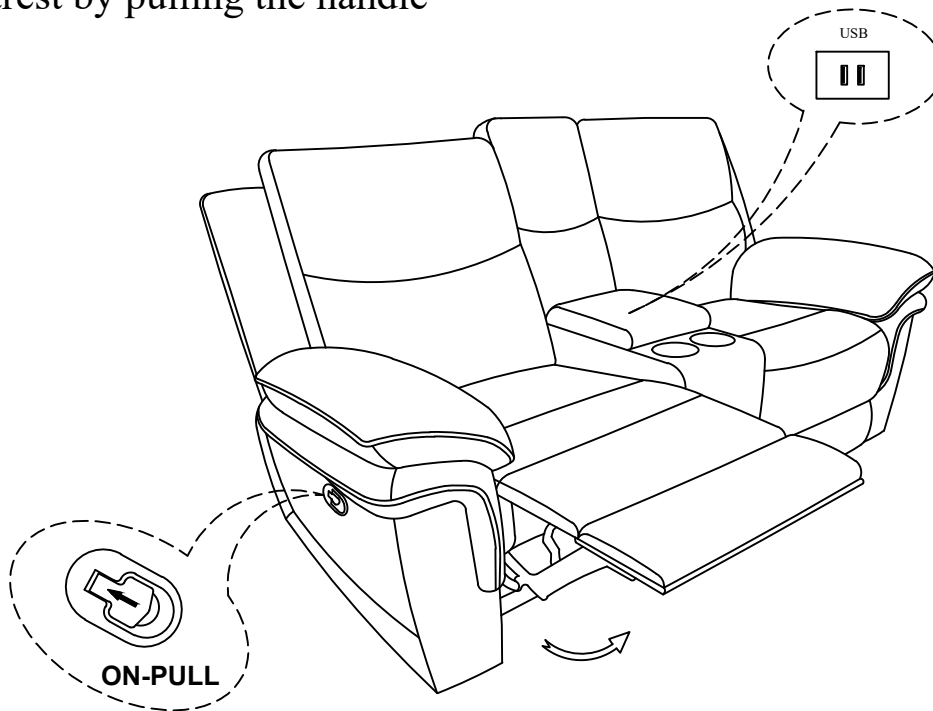

ASSEMBLY INSTRUCTIONS

RYLAND COLLECTION

ITEM#: U5985-25

DESCRIPTION : RYLAND CONSOLE LOVESEAT
W/ DUAL RECLINERS

Thank you for purchasing this quality product. Be sure to check all packing materials carefully for small parts, which may have come loose during shipment. Identify and count all items and compare with the parts list shown below. It is recommended to have two people during assembling and to remove the back and base of the furniture out from the box.

All images shown are for illustration purpose only.
Actual product may vary due to product enhancement.

ASSEMBLY INSTRUCTIONS

RYLAND COLLECTION

ITEM#: U5985-25

DESCRIPTION : RYLAND CONSOLE LOVESEAT
W/ DUAL RECLINERS

Step 1:

Attach Backrest (B/C/D) to the Seat (A).

Step 2:

Attach the Left/Right Wings (E/F) to the Left/Right side of the Backrest (B/D).

Step 3:

Open the footrest by pulling the handle

All images shown are for illustration purpose only.
Actual product may vary due to product enhancement.