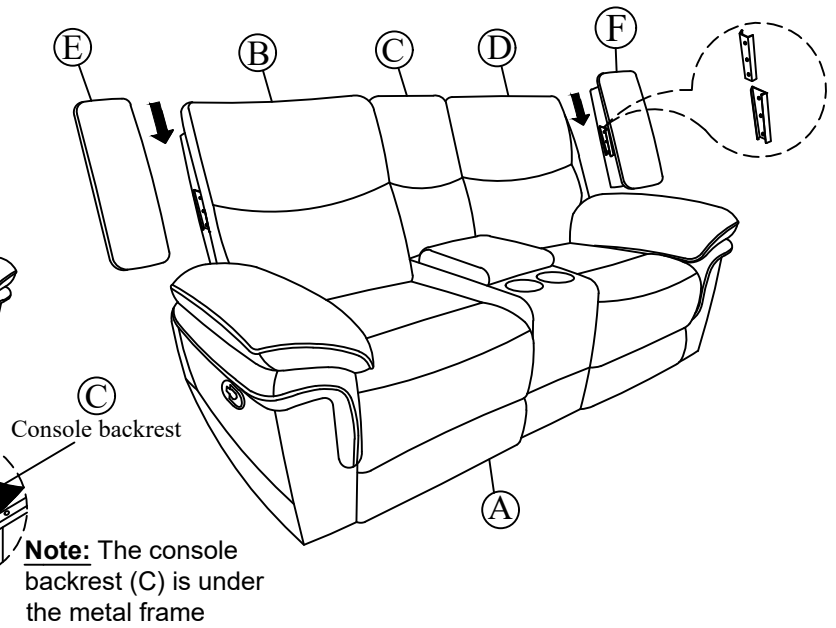

ASSEMBLY INSTRUCTIONS

RYLAND COLLECTION

ITEM#: U5985-25

DESCRIPTION : RYLAND CONSOLE LOVESEAT
W/ DUAL RECLINERS

Thank you for purchasing this quality product. Be sure to check all packing materials carefully for small parts, which may have come loose during shipment. Identify and count all items and compare with the parts list shown below. It is recommended to have two people during assembling and to remove the back and base of the furniture out from the box.

All images shown are for illustration purpose only.
Actual product may vary due to product enhancement.

ASSEMBLY INSTRUCTIONS

RYLAND COLLECTION

ITEM#: U5985-25

DESCRIPTION : RYLAND CONSOLE LOVESEAT
W/ DUAL RECLINERS

Step 1:

Attach Backrest (B/C/D) to the Seat (A).

Step 2:

Attach the Left/Right Wings (E/F) to the Left/Right side of the Backrest (B/D).

Step 3:

Open the footrest by pulling the handle

All images shown are for illustration purpose only.
Actual product may vary due to product enhancement.