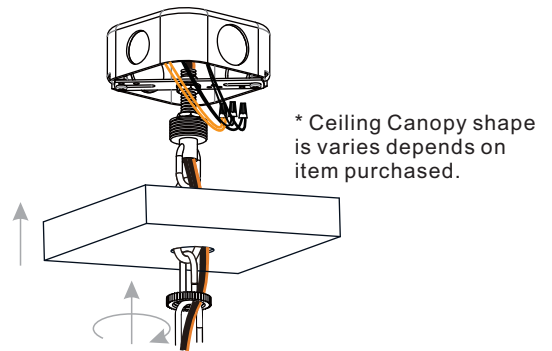

6 Install Crossbar Assembly

INSTALLATION

7 Install Fixture Chain

OPTIONAL: Adjust Chain as desired, using pliers and soft cloth (neither included).

Suggested chain length for Ceiling height:
 8 feet ceiling: use 9 links of chain and 2 quick links
 9 feet ceiling: use 19 links of chain and 2 quick links
 10 feet ceiling: use 29 links of chain and 2 quick links.

8 Pull Supply Wires

Pull the supply wires with ground wire through the chain alternate links.

9 Wiring

10 Install Ceiling Canopy

11 Install Bulbs

Install three correct bulbs referring to fixture markings and/or labels for maximum wattage.