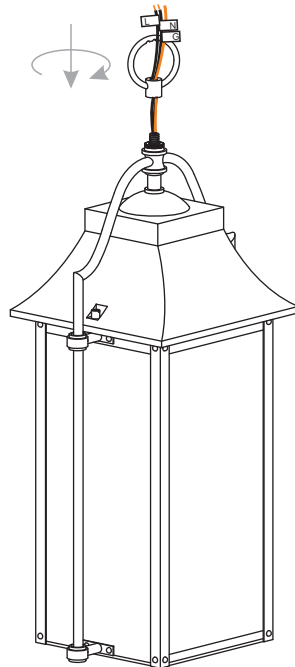

PACKAGE CONTENTS

MOUNTING HARDWARE

INSTALLATION

1 Remove Cage

2 Remove Tabs

3 Install Glass Panels

4 Install Cage

5 Install Fixture Loop

6 Install Crossbar Assembly

INSTALLATION

7 Install Fixture Chain

OPTIONAL: Adjust Chain as desired, using pliers and soft cloth (neither included).

Suggested chain length for Ceiling height:
 8 feet ceiling: use 9 links of chain and 2 quick links
 9 feet ceiling: use 19 links of chain and 2 quick links
 10 feet ceiling: use 29 links of chain and 2 quick links.

8 Pull Supply Wires

Pull the supply wires with ground wire through the chain alternate links.

9 Wiring

10 Install Ceiling Canopy

11 Install Bulbs

Install three correct bulbs referring to fixture markings and/or labels for maximum wattage.