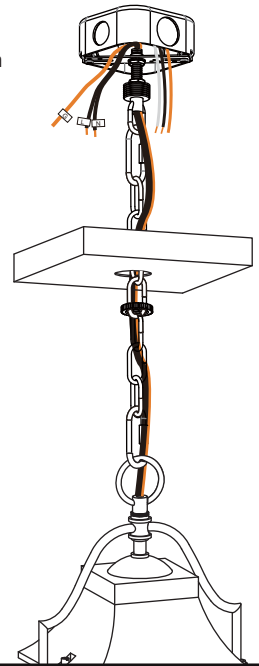

SAFETY INFORMATION

Please read and understand this entire manual before attempting to assemble, install or operate the product.

WARNING

- RISK OF ELECTRIC SHOCK - Before beginning installation, turn off electricity at the circuit breaker box or the main fuse box.
- RISK OF FIRE - Use bulbs specified by the markings and/or labels on the fixture.
- Use ONLY LED bulbs in this fixture. Incandescent and halogen lamps may cause severe thermal damage.

PACKAGE CONTENTS

MOUNTING HARDWARE

INSTALLATION

1 Remove Cage

2 Remove Tabs

3 Install Glass Panels

4 Install Cage

5 Install Fixture Loop

6 Install Crossbar Assembly

INSTALLATION

7 Install Fixture Chain

OPTIONAL: Adjust Chain as desired, using pliers and soft cloth (neither included).

Suggested chain length for Ceiling height:
 8 feet ceiling: use 9 links of chain and 2 quick links
 9 feet ceiling: use 19 links of chain and 2 quick links
 10 feet ceiling: use 29 links of chain and 2 quick links.

8 Pull Supply Wires

Pull the supply wires with ground wire through the chain alternate links.

9 Wiring

10 Install Ceiling Canopy

11 Install Bulbs

Install three correct bulbs referring to fixture markings and/or labels for maximum wattage.