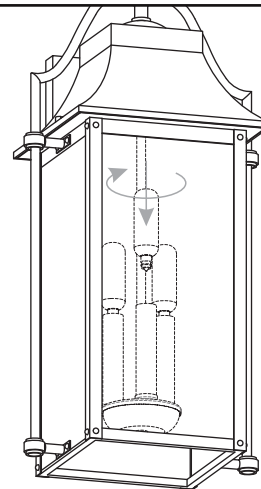

6 Install Crossbar Assembly

INSTALLATION

7 Install Fixture Chain

OPTIONAL: Adjust Chain as desired, using pliers and soft cloth (neither included).

Suggested chain length for Ceiling height:
 8 feet ceiling: use 9 links of chain and 2 quick links
 9 feet ceiling: use 19 links of chain and 2 quick links
 10 feet ceiling: use 29 links of chain and 2 quick links.

8 Pull Supply Wires

Pull the supply wires with ground wire through the chain alternate links.

9 Wiring

10 Install Ceiling Canopy

11 Install Bulbs

Install three correct bulbs referring to fixture markings and/or labels for maximum wattage.

Recommended Bulb Type (not included):

Your installation is now complete! Restore electricity and save this sheet for future reference.