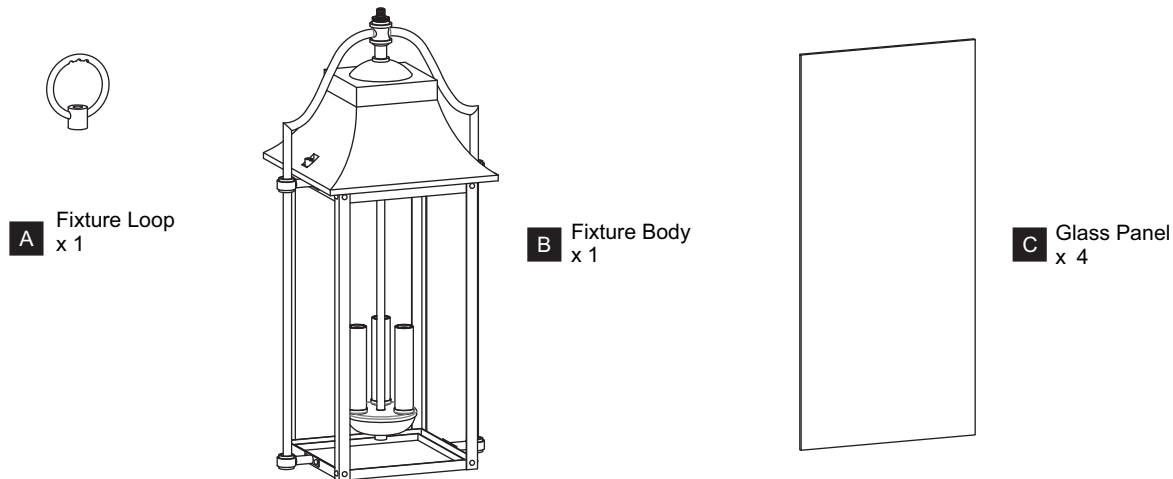

PACKAGE CONTENTS

MOUNTING HARDWARE

INSTALLATION

1 Remove Cage

2 Remove Tabs

3 Install Glass Panels

4 Install Cage

5 Install Fixture Loop