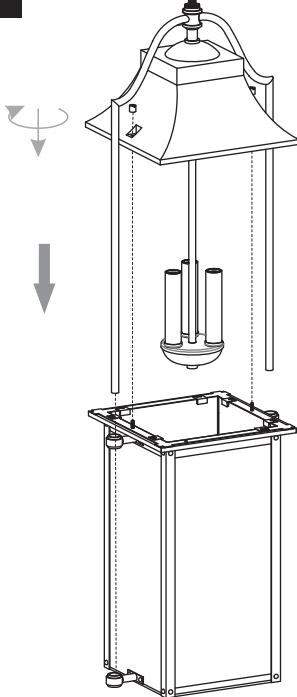

PACKAGE CONTENTS

MOUNTING HARDWARE

INSTALLATION

1 Remove Cage

2 Remove Tabs

3 Install Glass Panels

4 Install Cage

5 Install Fixture Loop

6 Install Crossbar Assembly

INSTALLATION

7 Install Fixture Chain

OPTIONAL: Adjust Chain as desired, using pliers and soft cloth (neither included).

Suggested chain length for Ceiling height:
 8 feet ceiling: use 9 links of chain and 2 quick links
 9 feet ceiling: use 19 links of chain and 2 quick links
 10 feet ceiling: use 29 links of chain and 2 quick links.