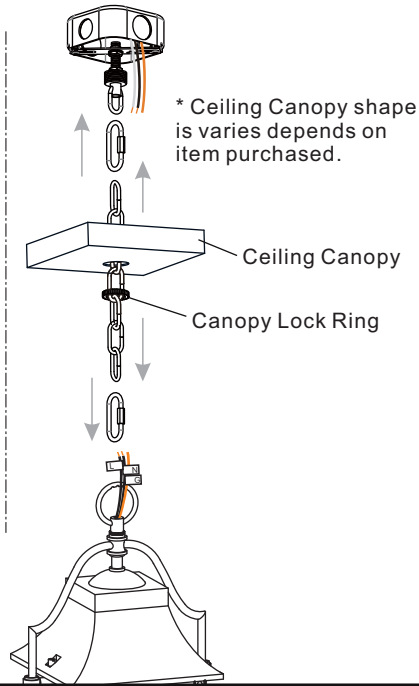

PACKAGE CONTENTS

MOUNTING HARDWARE

INSTALLATION

1 Remove Cage

2 Remove Tabs

3 Install Glass Panels

4 Install Cage

5 Install Fixture Loop

6 Install Crossbar Assembly

INSTALLATION

7 Install Fixture Chain

OPTIONAL: Adjust Chain as desired, using pliers and soft cloth (neither included).

Suggested chain length for Ceiling height:
 8 feet ceiling: use 9 links of chain and 2 quick links
 9 feet ceiling: use 19 links of chain and 2 quick links
 10 feet ceiling: use 29 links of chain and 2 quick links.

8 Pull Supply Wires

Pull the supply wires with ground wire through the chain alternate links.

9 Wiring

10 Install Ceiling Canopy

11 Install Bulbs

Install three correct bulbs referring to fixture markings and/or labels for maximum wattage.