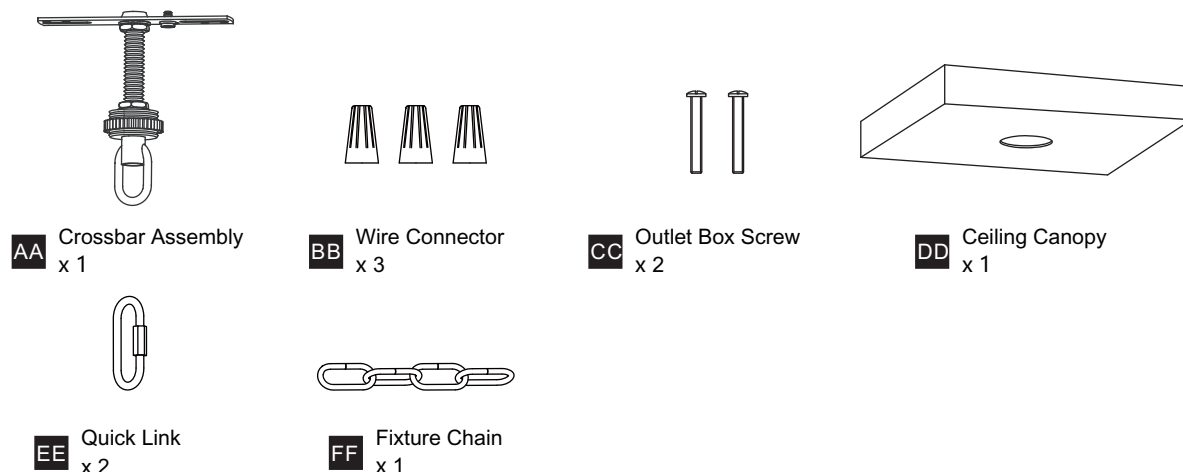

PACKAGE CONTENTS

MOUNTING HARDWARE

INSTALLATION

1 Remove Cage

2 Remove Tabs

3 Install Glass Panels

4 Install Cage

5 Install Fixture Loop

6 Install Crossbar Assembly

INSTALLATION

7 Install Fixture Chain

OPTIONAL: Adjust Chain as desired, using pliers and soft cloth (neither included).

Suggested chain length for Ceiling height:
 8 feet ceiling: use 9 links of chain and 2 quick links
 9 feet ceiling: use 19 links of chain and 2 quick links
 10 feet ceiling: use 29 links of chain and 2 quick links.