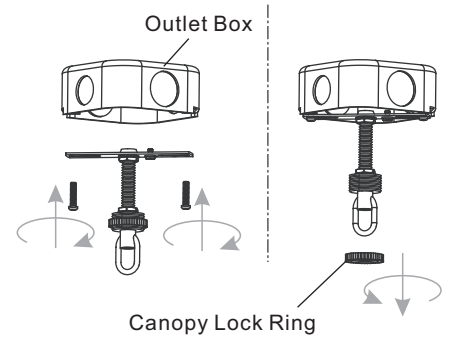

PACKAGE CONTENTS

MOUNTING HARDWARE

INSTALLATION

1 Remove Cage

2 Remove Tabs

3 Install Glass Panels

4 Install Cage

5 Install Fixture Loop

6 Install Crossbar Assembly

INSTALLATION

7 Install Fixture Chain

OPTIONAL: Adjust Chain as desired, using pliers and soft cloth (neither included).

Suggested chain length for Ceiling height:
 8 feet ceiling: use 9 links of chain and 2 quick links
 9 feet ceiling: use 19 links of chain and 2 quick links
 10 feet ceiling: use 29 links of chain and 2 quick links.