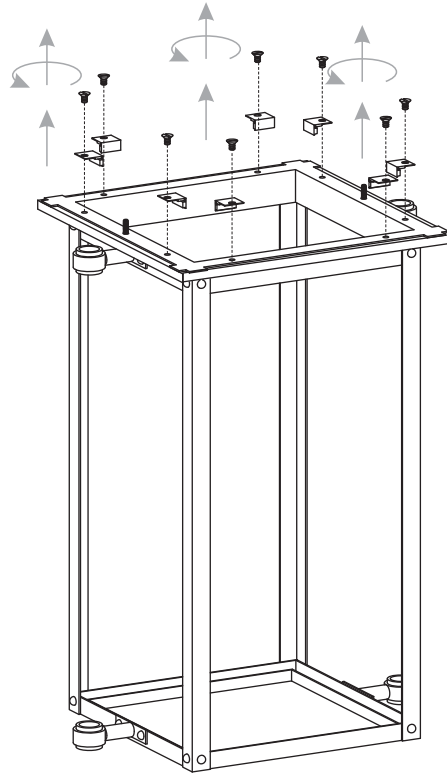

PACKAGE CONTENTS

MOUNTING HARDWARE

INSTALLATION

1 Remove Cage

2 Remove Tabs

3 Install Glass Panels

4 Install Cage

5 Install Fixture Loop

6 Install Crossbar Assembly

INSTALLATION

7 Install Fixture Chain

OPTIONAL: Adjust Chain as desired, using pliers and soft cloth (neither included).

Suggested chain length for Ceiling height:
 8 feet ceiling: use 9 links of chain and 2 quick links
 9 feet ceiling: use 19 links of chain and 2 quick links
 10 feet ceiling: use 29 links of chain and 2 quick links.