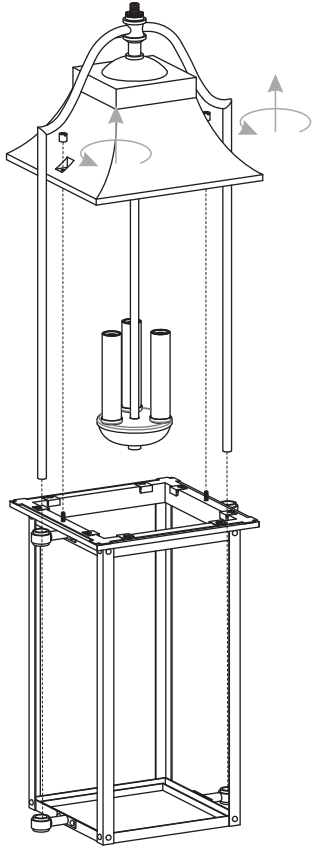

PACKAGE CONTENTS

MOUNTING HARDWARE

INSTALLATION

1 Remove Cage

2 Remove Tabs

3 Install Glass Panels

4 Install Cage

5 Install Fixture Loop

6 Install Crossbar Assembly

INSTALLATION

7 Install Fixture Chain

OPTIONAL: Adjust Chain as desired, using pliers and soft cloth (neither included).

Suggested chain length for Ceiling height:
 8 feet ceiling: use 9 links of chain and 2 quick links
 9 feet ceiling: use 19 links of chain and 2 quick links
 10 feet ceiling: use 29 links of chain and 2 quick links.

8 Pull Supply Wires

Pull the supply wires with ground wire through the chain alternate links.

9 Wiring

10 Install Ceiling Canopy

11 Install Bulbs

Install three correct bulbs referring to fixture markings and/or labels for maximum wattage.