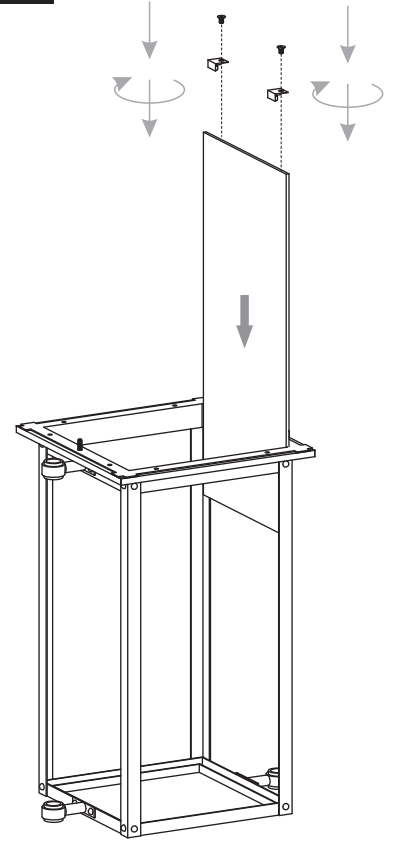

PACKAGE CONTENTS

MOUNTING HARDWARE

INSTALLATION

1 Remove Cage

2 Remove Tabs

3 Install Glass Panels

4 Install Cage

5 Install Fixture Loop

6 Install Crossbar Assembly

INSTALLATION

7 Install Fixture Chain

OPTIONAL: Adjust Chain as desired, using pliers and soft cloth (neither included).

Suggested chain length for Ceiling height:
 8 feet ceiling: use 9 links of chain and 2 quick links
 9 feet ceiling: use 19 links of chain and 2 quick links
 10 feet ceiling: use 29 links of chain and 2 quick links.