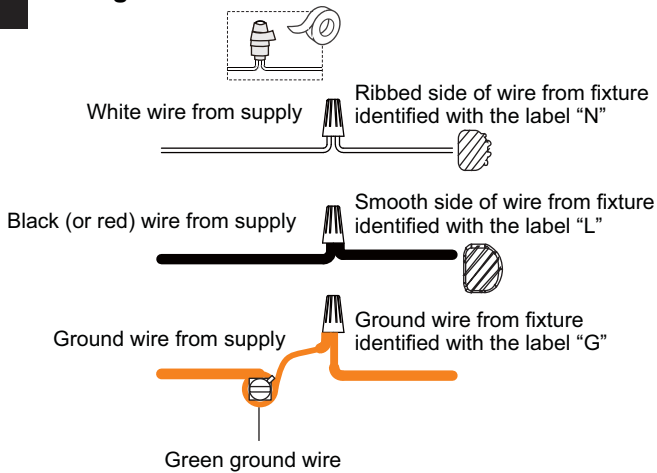

PACKAGE CONTENTS

MOUNTING HARDWARE

INSTALLATION

1 Remove Cage

2 Remove Tabs

3 Install Glass Panels

4 Install Cage

5 Install Fixture Loop

6 Install Crossbar Assembly

INSTALLATION

7 Install Fixture Chain

OPTIONAL: Adjust Chain as desired, using pliers and soft cloth (neither included).

Suggested chain length for Ceiling height:
 8 feet ceiling: use 9 links of chain and 2 quick links
 9 feet ceiling: use 19 links of chain and 2 quick links
 10 feet ceiling: use 29 links of chain and 2 quick links.

8 Pull Supply Wires

Pull the supply wires with ground wire through the chain alternate links.

9 Wiring

10 Install Ceiling Canopy

11 Install Bulbs

Install three correct bulbs referring to fixture markings and/or labels for maximum wattage.