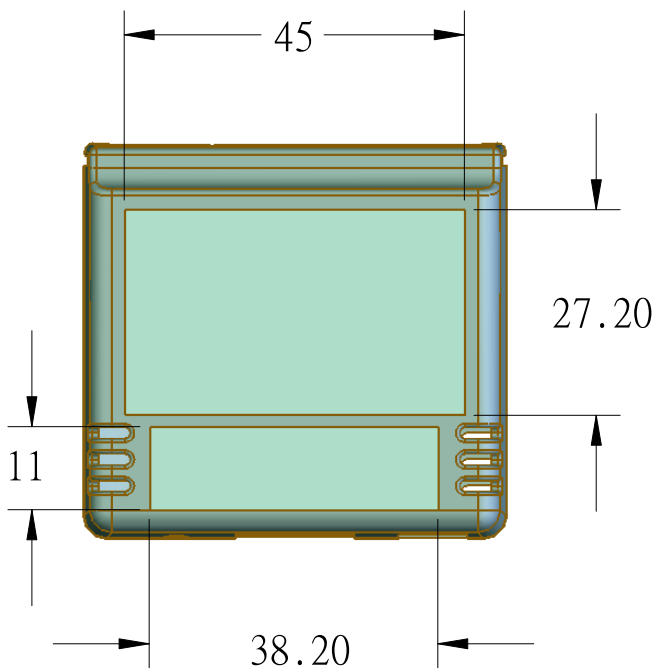

8 7 6 5 4 3 2 1

F
E
D
C
B
A

THIRD ANGLE PROJECTION

GENERAL NOTES

DIMENSIONS ARE IN MM - DO NOT SCALE

THIS DOCUMENT CONTAINS CONFIDENTIAL, PROPRIETARY INFORMATION THAT IS PROPERTY OF STARTECH.COM

PRODUCT ID	PM1115P2		
DESCRIPTION	1 Port 10/100 Mbps Ethernet Parallel Network Print Server		
DO NOT SCALE	SHEET: 1 OF: 1	UPLOAD DATE: 11/02/2023	