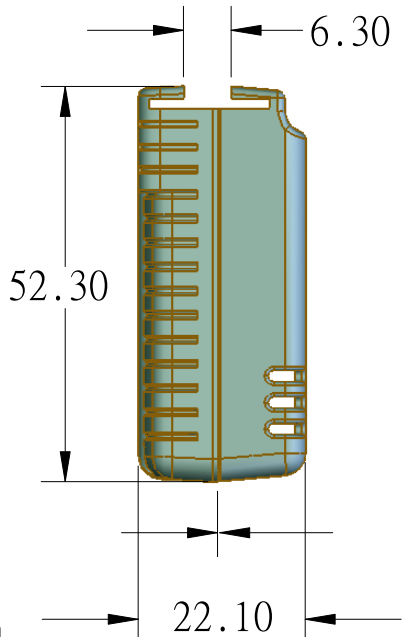

8 7 6 5 4 3 2 1

F
E
D
C
B
A

THIRD ANGLE PROJECTION

GENERAL NOTES

DIMENSIONS ARE IN MM - DO NOT SCALE

THIS DOCUMENT CONTAINS CONFIDENTIAL, PROPRIETARY INFORMATION THAT IS PROPERTY OF STARTECH.COM

PRODUCT ID	PM1115P2		
DESCRIPTION	1 Port 10/100 Mbps Ethernet Parallel Network Print Server		
DO NOT SCALE	SHEET: 1 OF: 1	UPLOAD DATE: 11/02/2023	

8 7 6 5 4 3 2 1