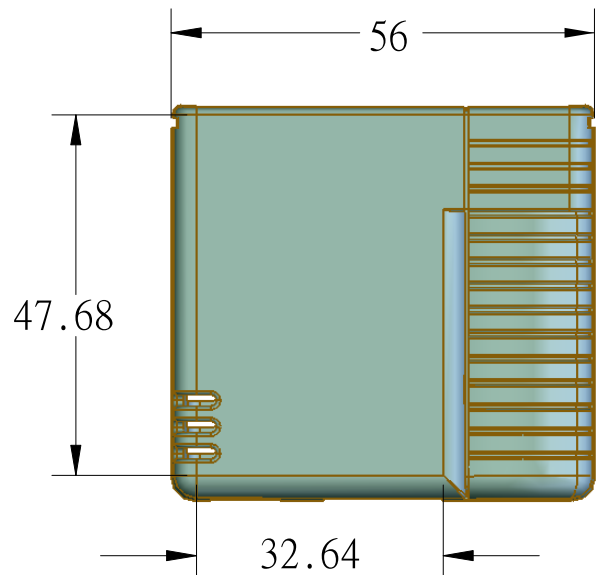

8 7 6 5 4 3 2 1

F
E
D
C
B
A

THIRD ANGLE PROJECTION

GENERAL NOTES

DIMENSIONS ARE IN MM - DO NOT SCALE

THIS DOCUMENT CONTAINS CONFIDENTIAL, PROPRIETARY INFORMATION THAT IS PROPERTY OF STARTECH.COM

PRODUCT ID	PM1115P2		
DESCRIPTION	1 Port 10/100 Mbps Ethernet Parallel Network Print Server		
DO NOT SCALE	SHEET: 1 OF: 1	UPLOAD DATE: 11/02/2023	

8 7 6 5 4 3 2 1