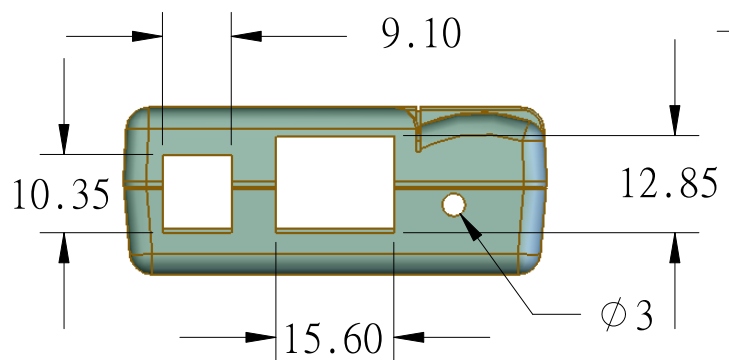

8 7 6 5 4 3 2 1

F
E
D
C
B
A

THIRD ANGLE PROJECTION

GENERAL NOTES

DIMENSIONS ARE IN MM - DO NOT SCALE

THIS DOCUMENT CONTAINS CONFIDENTIAL, PROPRIETARY INFORMATION THAT IS PROPERTY OF STARTECH.COM

PRODUCT ID	PM1115P2		
DESCRIPTION	1 Port 10/100 Mbps Ethernet Parallel Network Print Server		
DO NOT SCALE	SHEET: 1 OF: 1	UPLOAD DATE: 11/02/2023	