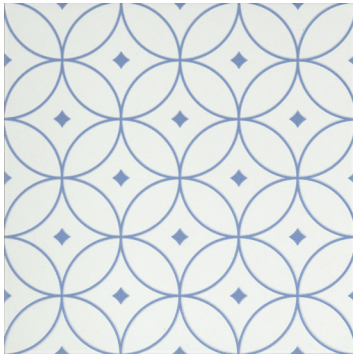

Geometry™ takes design to a whole new level. The modern, retro flare look of Geometry™ provides an element of uniqueness not found in most tiles. The raised pattern adds interest and character and will transcend any application.

# GEOMETRY™

*Glazed Porcelain*

FLOOR / WALL  RESIDENTIAL  COMMERCIAL  INDOOR  OUTDOOR  POOL 

Atom Gray

Frame Gray

Petal Gray

Cube Gray

Atom Blue

Frame Navy

Sizes

10" x 10"  
9.84" x 9.84"

Thickness

7.2mm

Faces

1

Finish