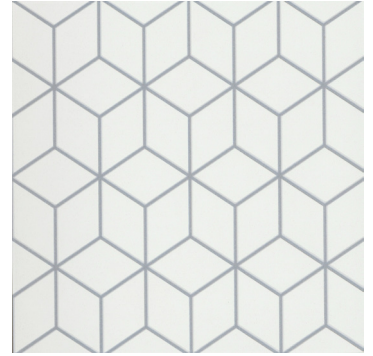

Geometry™ takes design to a whole new level. The modern, retro flare look of Geometry™ provides an element of uniqueness not found in most tiles. The raised pattern adds interest and character and will transcend any application.

# GEOMETRY™

*Glazed Porcelain*

FLOOR / WALL  RESIDENTIAL  COMMERCIAL  INDOOR  OUTDOOR  POOL 

Atom Gray

Frame Gray

Petal Gray

Cube Gray

Atom Blue

Frame Navy

Sizes

10" x 10"  
9.84" x 9.84"

Thickness

7.2mm

Faces

1

Finish