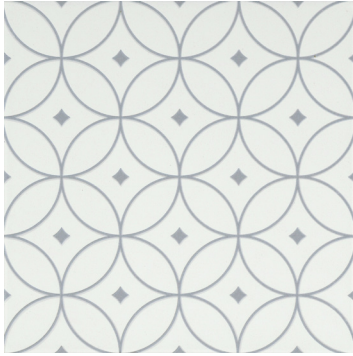

Geometry™ takes design to a whole new level. The modern, retro flare look of Geometry™ provides an element of uniqueness not found in most tiles. The raised pattern adds interest and character and will transcend any application.

# GEOMETRY™

*Glazed Porcelain*

FLOOR / WALL  RESIDENTIAL  COMMERCIAL  INDOOR  OUTDOOR  POOL 

Atom Gray

Frame Gray

Petal Gray

Cube Gray

Atom Blue

Frame Navy

Sizes

10" x 10"  
9.84" x 9.84"

Thickness

7.2mm

Faces

1

Finish