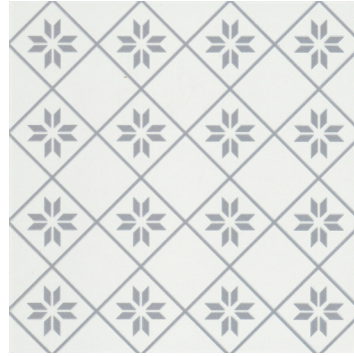

Geometry™ takes design to a whole new level. The modern, retro flare look of Geometry™ provides an element of uniqueness not found in most tiles. The raised pattern adds interest and character and will transcend any application.

# GEOMETRY™

*Glazed Porcelain*

FLOOR / WALL  RESIDENTIAL  COMMERCIAL  INDOOR  OUTDOOR  POOL 

Atom Gray

Frame Gray

Petal Gray

Cube Gray

Atom Blue

Frame Navy

Sizes

10" x 10"  
9.84" x 9.84"

Thickness

7.2mm

Faces

1

Finish