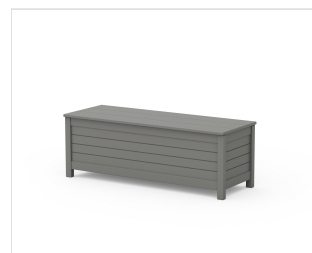

POLYWOOD®

Sustainable Outdoor Furniture

CLIMATETUFF™
MATERIALS

COLORSTAY™
TECHNOLOGY

MADE IN
THE USA

CONSCIOUSLY
CRAFTED

48" Nautical Straight Planter Storage Bench Set

BRAND | POLYWOOD®

COLLECTION | Nautical

SKU | PWS2965-1

SET WEIGHT + DIMENSIONS

Overall Set Weight	124.0 lbs
Recommended Minimum Space (Based on pictured configuration)	83.0" W x 17.0" H x 17.0" D

INDIVIDUAL ITEM DIMENSIONS

Qty	NAME	SKU	DIMENSIONS (W x H x D)
1	Nautical 48" Storage Bench	BNS482	48.25" x 17.03" x 17.58"
2	Nautical Square Planter Box	62 21S	16.75" x 16.0" x 16.24"
2	Modular Planter Connection Block	P15675	1.5" x 4.0" x 12.5"