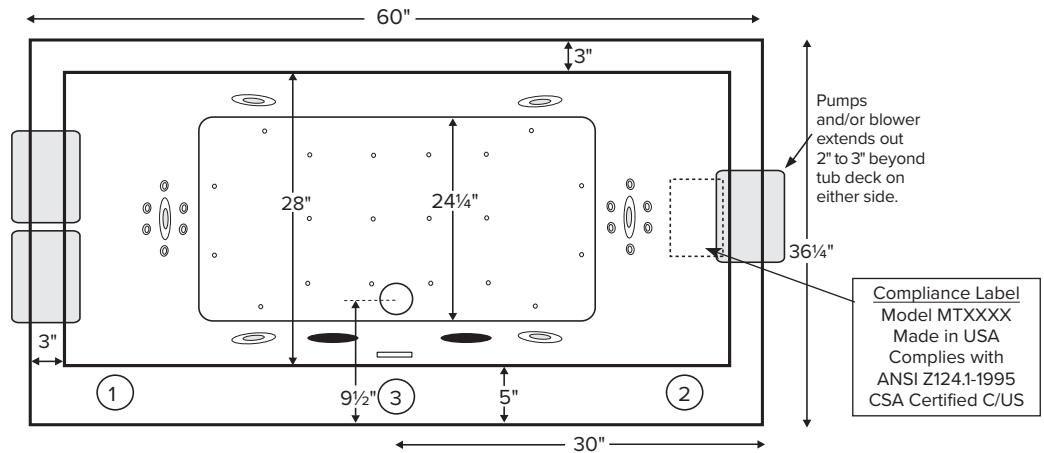

Kahlo 1

MODEL 119		
60" x 36.25" x 19.5"		
DROP-IN or UNDERMOUNT 72 gal to overflow		
<b>Acrylic CXL®</b>	<b>DoloMatte®</b>	
85 lbs / 39 kg	<SOAKER>	96 lbs / 44 kg
115 lbs / 52 kg	<PLUMBED>	126 lbs / 57 kg
Filling this tub to the maximum may require an above average size or dedicated water heater.		

The tub features a round integrated overflow with direct toe tap drain connection directly above rough-in pipe. Numbered areas on tub deck represent possible locations to install cleaning systems, faucets and other fixtures. Shown with Air Massage and Ultra Whirlpool Package.

**IMPORTANT ORDERING & INSTALLATION INFORMATION**

- Before ordering or installing, please consider future access to equipment.
- Add proper bedding compound to fully level and support bottom of tub.
- When equipped with an air bath package, pre-leveled foam base or frame system, overall tub height is increased by approx. 2-3" and is designed to install on a flat, level subfloor.
- Radiance placed on airbath floor will affect placement of air jets.
- System components may extend beyond the perimeter of deck.
- Please measure tub **on-site** before building tub decking.
- Advise MTI when planning to use a glass enclosure. Relocation of controls may be necessary.
- Suction and control locations may vary.
- All tubs are compliant with ASTM C 1028-07 coefficient of friction. DoloMatte meets ANSI A137.1/ A326.3 coefficient of friction and AS HB198:2014 slip tests.