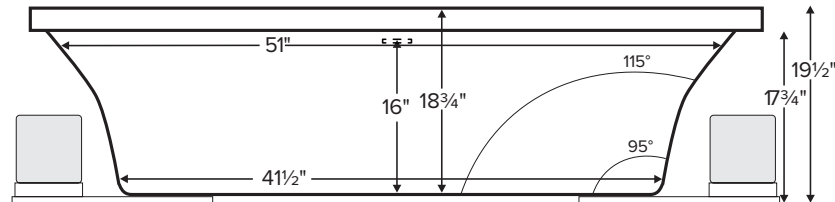

Kahlo 1

MODEL 119		
60" x 36.25" x 19.5"		
DROP-IN or UNDERMOUNT 72 gal to overflow		
<b>Acrylic CXL®</b>	<b>DoloMatte®</b>	
85 lbs / 39 kg	<SOAKER>	96 lbs / 44 kg
115 lbs / 52 kg	<PLUMBED>	126 lbs / 57 kg
Filling this tub to the maximum may require an above average size or dedicated water heater.		

The tub features a round integrated overflow with direct toe tap drain connection directly above rough-in pipe. Numbered areas on tub deck represent possible locations to install cleaning systems, faucets and other fixtures. Shown with Air Massage and Ultra Whirlpool Package.

**IMPORTANT ORDERING & INSTALLATION INFORMATION**

- Before ordering or installing, please consider future access to equipment.
- Add proper bedding compound to fully level and support bottom of tub.
- When equipped with an air bath package, pre-leveled foam base or frame system, overall tub height is increased by approx. 2-3" and is designed to install on a flat, level subfloor.
- Radiance placed on airbath floor will affect placement of air jets.
- System components may extend beyond the perimeter of deck.
- Please measure tub **on-site** before building tub decking.
- Advise MTI when planning to use a glass enclosure. Relocation of controls may be necessary.
- Suction and control locations may vary.
- All tubs are compliant with ASTM C 1028-07 coefficient of friction. DoloMatte meets ANSI A137.1/ A326.3 coefficient of friction and AS HB198:2014 slip tests.