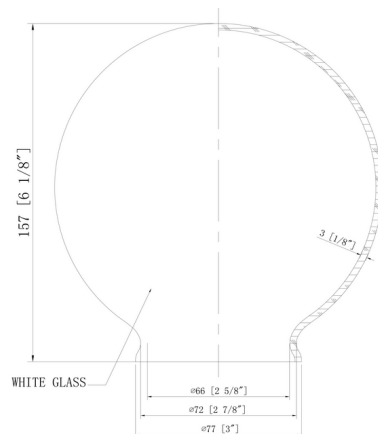

Description

The Beacon 284 Bathroom Vanity Light adds a clean classic look to your interior space. The slender, metal frame hold decorative capped bent arms and is complemented by smooth glass globes that cast warm shadows across your room. May be mounted up or down.

Shown in black / polished nickel / matte white

Specifications

COLOR Matte White
BODY FINISH Black / Polished Nickel
WATTAGE 300W
DIMMER Standard 120V
DIMENSIONS 24"W x 9"H x 7.25"D
BULB NOT INCLUDED 3 x A19/Medium (E26)/100W/120V Incandescent
OTHER BULB OPTIONS 3 x A19/Medium (E26)/120V LED