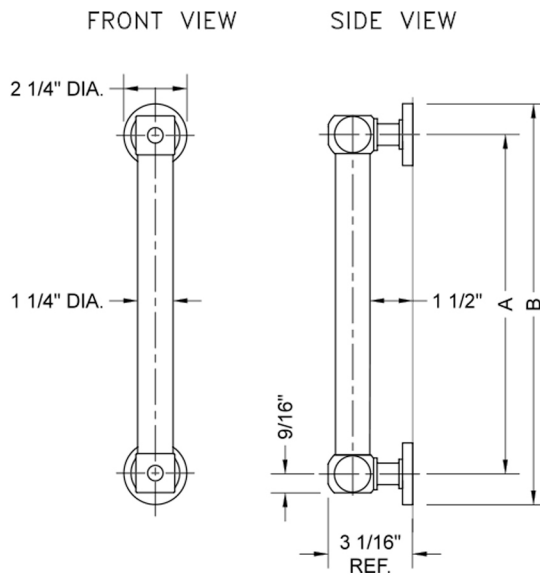

42" G70 Straight Grab Bar Model #: G70-42-

FEATURES:

- Grab bars are ADA compliant when installed properly
- All brass construction, fully polished & plated
- Style options to complement all collections
- Optional handshower sliders and toilet paper/washcloth holders can be added only upon initial order
- *NOTE: GRAB BARS OVER 32" REQUIRE A MIDDLE POST
- All grab bars can be custom sized. Contact JACLO for pricing & availability

SPECIFICATION DRAWING:

BRASS LUXURY GRAB BARS			
PART. #	DESCRIPTION	A	B
G70-12-XX	12" GRAB BAR	12"	14 1/4"
G70-16-XX	16" GRAB BAR	16"	18 1/4"
G70-18-XX	18" GRAB BAR	18"	20 1/4"
G70-24-XX	24" GRAB BAR	24"	26 1/4"
G70-32-XX	32" GRAB BAR	32"	34 1/4"
<i>*NOTE: GRAB BARS OVER 32" REQUIRE A MIDDLE POST</i>			
G70-36-XX	36" GRAB BAR	36"	38 1/4"
G70-42-XX	42" GRAB BAR	42"	44 1/4"
G70-48-XX	48" GRAB BAR	48"	50 1/4"
G70-60-XX	60" GRAB BAR	60"	62 1/4"