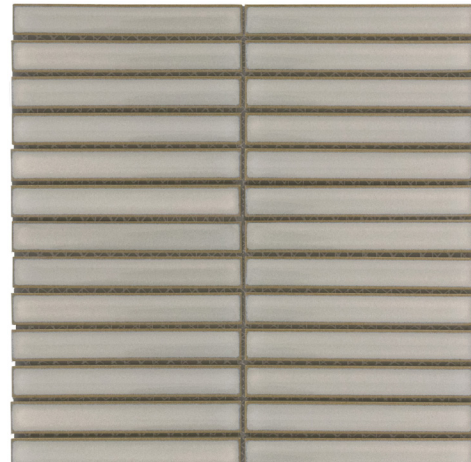

Add texture and intricacy while maintaining a clean and uncluttered look with Souvenir™. The slightly burnished edges and 1" x 6" stacked form provides visual interest with an artisan feel. The wide color palette ranges from cool neutrals to a lively green or blue which are perfect when a touch of color is desired. This spectacular tile is sure to turn any room into a showplace and will remain in guests' minds long after they have gone.

# SOUVENIR™

*Glazed Porcelain Mosaic*

WALL  RESIDENTIAL  INDOOR 

Belem

Evora

Faro

Lagos

Sintra

Sizes	
	12"x12" Mesh 11.65"x11.65"
Thickness	8.5mm
Testing	Shade Variation Rating
Results*	V2

-  Sustainability Attributes
- Health Product Declaration (HPD) provided upon request
  - Product Packaging is 100% recyclable
  - VOC Free