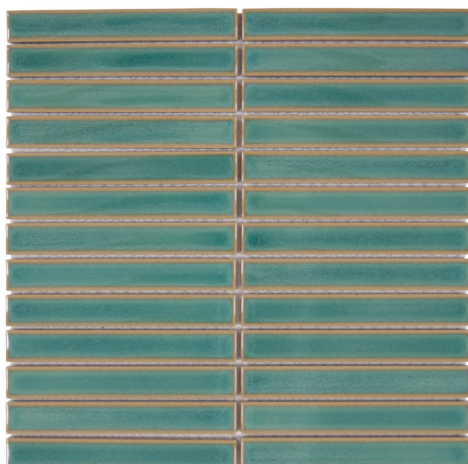

Add texture and intricacy while maintaining a clean and uncluttered look with Souvenir™. The slightly burnished edges and 1" x 6" stacked form provides visual interest with an artisan feel. The wide color palette ranges from cool neutrals to a lively green or blue which are perfect when a touch of color is desired. This spectacular tile is sure to turn any room into a showplace and will remain in guests' minds long after they have gone.

# SOUVENIR™

*Glazed Porcelain Mosaic*

WALL  RESIDENTIAL  INDOOR 

Belem

Evora

Faro

Lagos

Sintra

Sizes	
	12"x12" Mesh 11.65"x11.65"
Thickness	8.5mm
Testing	Shade Variation Rating
Results*	V2

-  Sustainability Attributes
- Health Product Declaration (HPD) provided upon request
  - Product Packaging is 100% recyclable
  - VOC Free