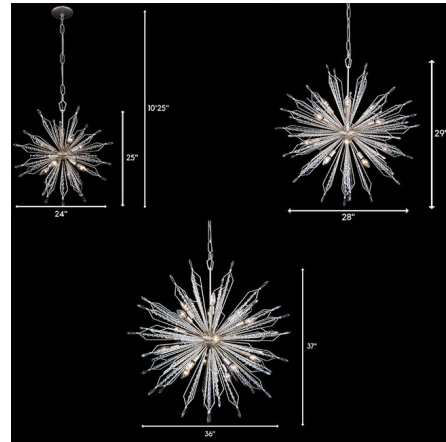

Description

Opt for a star-studded interior light fixture in the Orbital Pendant. Built with a dynamic, textured center hub and a vast array of sparkling crystals, this overhead light makes an immediate impact. From the unique, easy-to-assemble design to the breathtaking exterior finish, this fixture will help revitalize the look and feel of your favorite indoor spaces.

Shown in gold dust / crystal

Specifications

COLOR	Crystal
BODY FINISH	Gold Dust
WATTAGE	80W
DIMMER	Standard 120V
DIMENSIONS	36"W x 37"H
BULB NOT INCLUDED	16 x B10/Candelabra (E12)/5W/120V LED
COUNTRY OF ORIGIN	Philippines