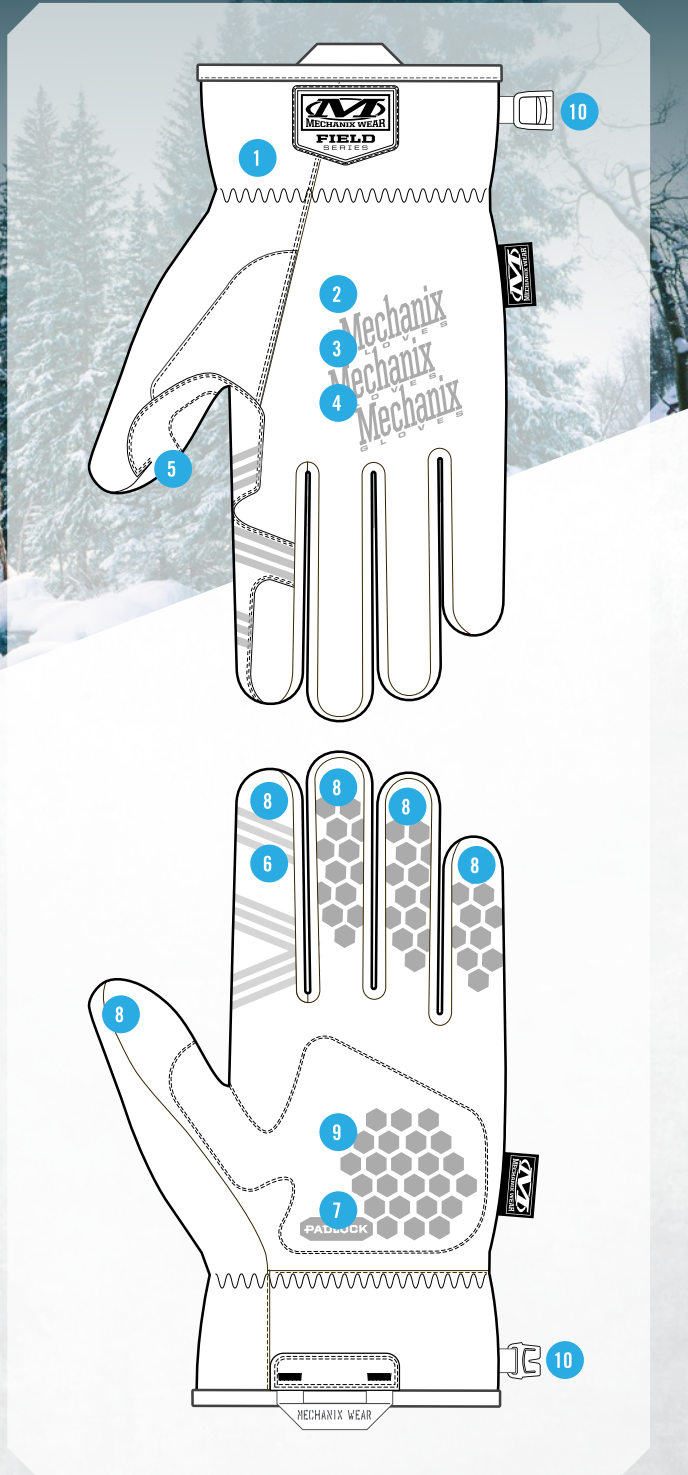

REALTREE EDGE™ SUB40

USA
(800) 222-4296

Spain
+34 93 628 22 00

Canada
(877) 278-5822

Australia
1 300-731 336

Japan
03 4590 0066

MECHANIX WEAR LLC
www.mechanix.com

COLD WEATHER HAND PROTECTION

Mechanix Wear's SUB40 winter gloves feature Realtree Edge™ camouflage and 40g 3M™ Thinsulate™ to keep you concealed and insulated in the field. We incorporated a waterproof barrier, touchscreen technology and our no-slip Padlock™ grip to battle the elements.

FEATURES

1. 1 Easy On/Off elastic cuff designs ensures gloves get put on when the temperature drops.
2. 2 Realtree Edge™ camouflage pattern allows you to blend in with the terrain.
3. 3 40g 3M™ Thinsulate™ efficiently traps heat, keeping hands warm.
4. 4 Flexible waterproof membrane throughout
5. 5 Abrasion-resistant thumb saddle reinforcement for heavy lifting.
6. 6 Embossed trigger finger design relieves bunching to increase dexterity where it matters.
7. 7 Padlock™ no-slip silicon print improves your grip performance in the field.
8. 8 Durable synthetic leather infused with touchscreen technology to control your devices.
9. 9 3mm foam palm padding provides comfort and relief when hauling your gear in the field.
10. 10 Removable spring clip keeps your gloves together and organized.

INTENDED USES

Hunting & Shooting Sports
Outdoor Recreational Sports
Snow Removal
Maintenance & Repair
Equipment Operation

CERTIFICATIONS

SIZE	S-008	M-009	L-010	XL-011	XXL-012

COLOR	SUB40-735 REALTREE EDGE CAMOUFLAGE

Product is Imported

REALTREE EDGE™ SUB40