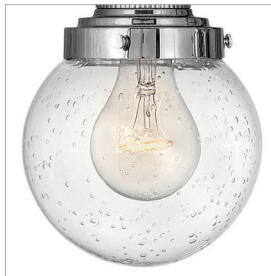

POPPY

5934CM

LARGE FOUR LIGHT VANITY

Poppy features clear glass spheres that bubble out of the refined, ribbed Chrome or Heritage Brass fitters to create a simple, yet sophisticated silhouette. An elegant, stepped backplate and crisp crossbar anchor this airy design. Poppy showcases mid-century style with a spectacular spin.

DETAILS	
FINISH:	Chrome
MATERIAL:	Steel
GLASS:	Clear Seedy
DIMMABLE:	YES - WITH DIMMABLE LAMP (NOT INCLUDED)

DIMENSIONS	
WIDTH:	33.3"
HEIGHT:	10"
WEIGHT:	5.5lb
BACK PLATE:	6" Dia.
EXTENSION:	7"
TOP TO OUTLET:	3"

LIGHT SOURCE	
LIGHT SOURCE:	Socketed
WATTAGE:	4-8w Med. LED, 100w Equiv.
VOLTAGE:	120v

SHIPPING	
CARTON LENGTH:	35
CARTON WIDTH:	12.5
CARTON HEIGHT:	8.5
CARTON WEIGHT:	7.5

PRODUCT DETAILS:

- Distinctive mid-century modern elements merge with sleek and timeless forms for a vintage vibe with modern flair
- Fixture can be mounted either up or down
- Suitable for use in damp locations as defined by NEC and CEC. Meets United States UL Underwriters Laboratories & CSA Canadian Standards Association Product Safety Standards.
- Sparkling chrome with reflective finish