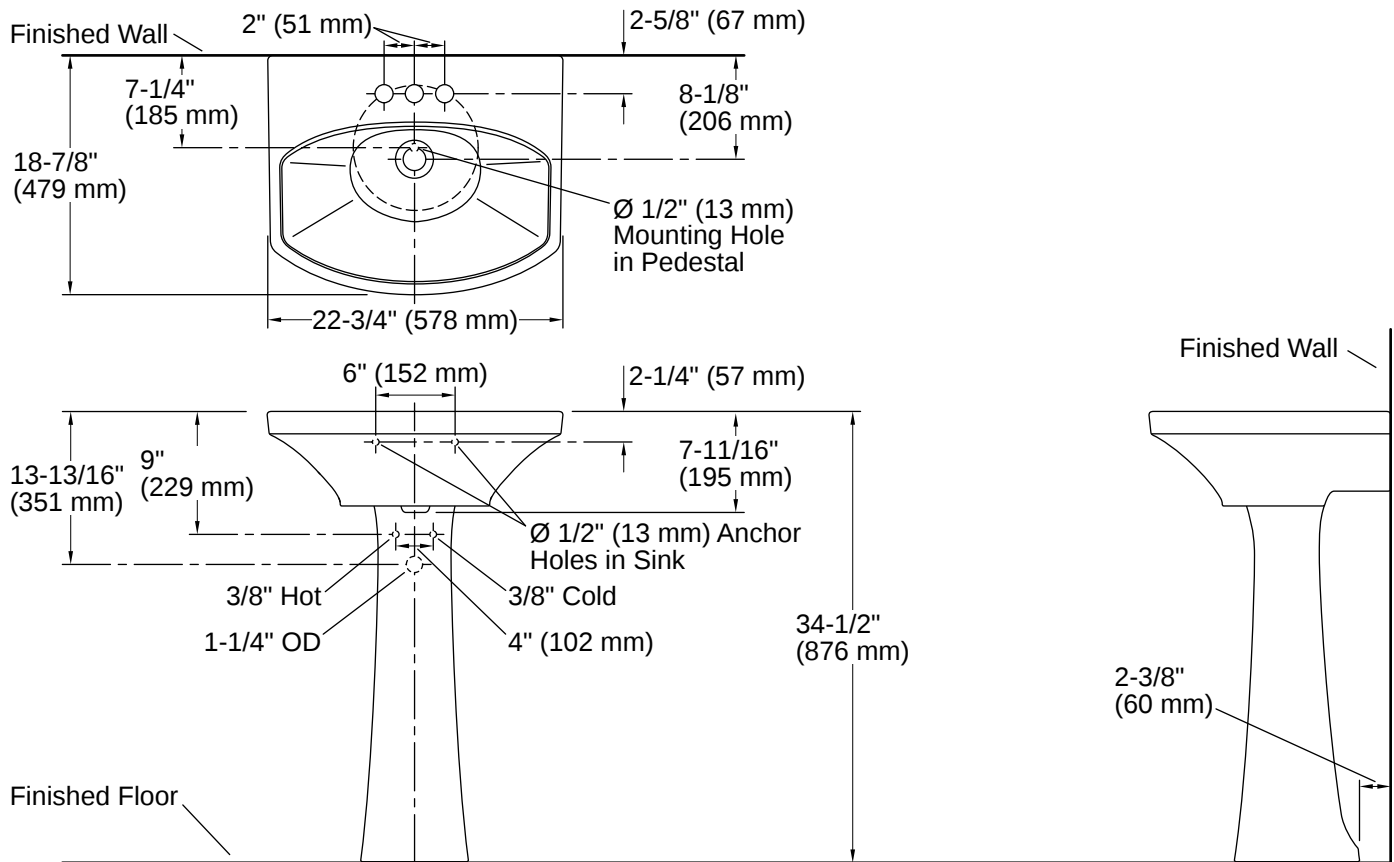

Cimarron® | K-2362-4

22-3/4" rectangular pedestal bathroom sink

Features

- 4" (102 mm) centerset faucet holes
- Overflow drain
- Combination consists of basin and pedestal
- Coordinates with other products in the Cimarron collection

THE BOLD LOOK
OF **KOHLER**

Codes/Standards

ASME A112.19.2/CSA B45.1

Technical Information

Number of Deck Holes:	3
Faucet Hole(s) Size:	1-1/4" (32 mm)
Center(s):	4" (102 mm)
With Overflow:	Yes
Drain Hole Diameter:	1-3/4" (44 mm)
Basin Configuration:	Single Bowl
Basin Length:	21" (533 mm)
Basin Width:	12-3/4" (324 mm)
Basin Depth:	6-1/16" (154 mm)

Material

- Vitreous china
-

Included Combo Skus

- K-2364 Pedestal
 - K-2363-4 22-3/4" rectangular pedestal bathroom sink
-

Recommended Products/Accessories

K-23726 Drain treatment

K-23725 Cast iron cleaner

Warranty

Installation

- Pedestal

Installation Notes

Install this product according to the installation instructions.

Product dimensions are nominal and may vary per ASME A112.19.2 tolerances.