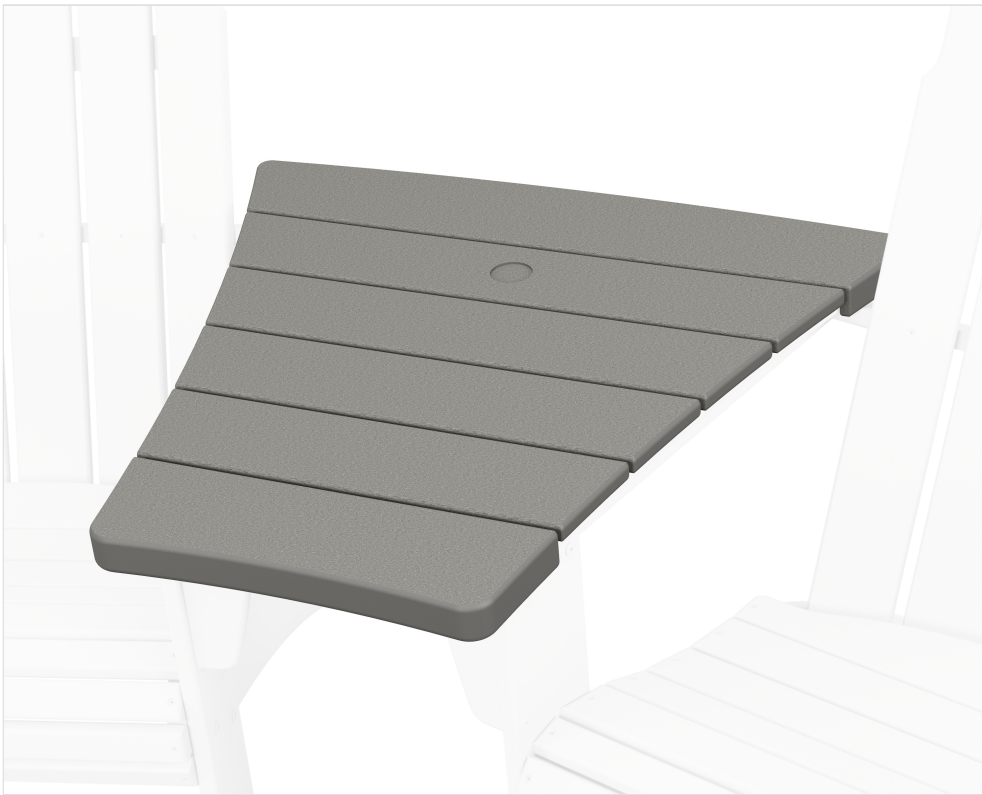

POLYWOOD®

Sustainable Outdoor Furniture

CLIMATETUFF™
MATERIALS

COLORSTAY™
TECHNOLOGY

MADE IN
THE USA

CONSCIOUSLY
CRAFTED

600 Series Angled Adirondack Connecting Table

BRAND | POLYWOOD®

COLLECTION | Tables

SKU | TT600A

SPECIFICATIONS

Weight	18.25 lbs
Width	29.95"
Height	2.25"
Depth	28.93"

AVAILABLE LUMBER COLORS