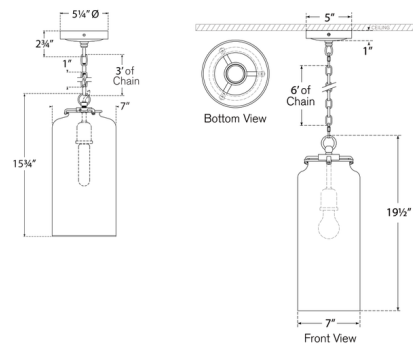

Description

With its tall slim profile, the Katie Cylinder Pendant adds a sophisticated touch to your space. Its shade is available in clear or seeded glass for a bright aesthetic, or white glass for a diffused light. Whether placed in multiples over a kitchen island or individually over a small dining table, the Katie creates a welcoming environment with its warm ambient glow.

Shown in hand-rubbed antique brass / white

Specifications

COLOR	White
BODY FINISH	Hand-Rubbed Antique Brass
WATTAGE	75W
DIMMER	Standard 120V
DIMENSIONS	7"W x 15.75"H
BULB NOT INCLUDED	1 x A19/Medium (E26)/75W/120V Incandescent
OTHER BULB OPTIONS	1 x A19/Medium (E26)/120V LED