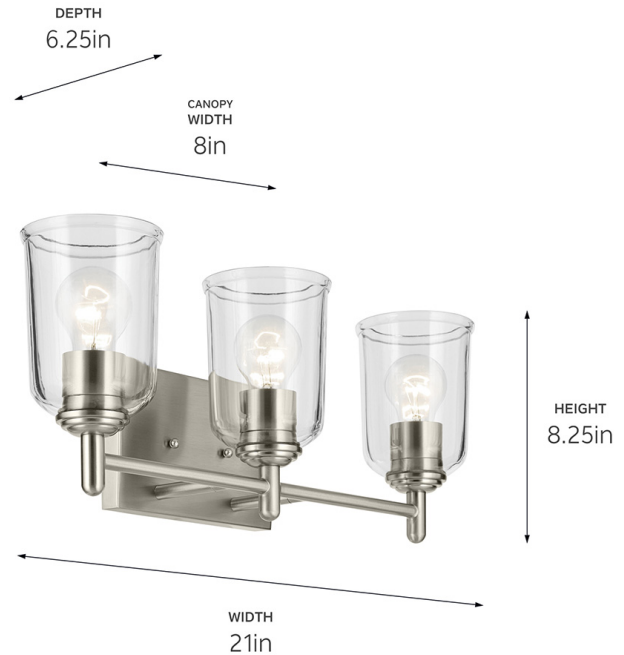

SPECIFICATIONS

Certifications/Qualifications

ADA Compliant	No
Prop65	No
DarkSky Approved	No
Location Rating	Damp
	kichler.com/warranty

Dimensions

Height	8.25"
Width	21"
Height From Center Of Wall Opening (Spec Sheet)	5.5"
Depth	6.25"
Weight	7.13 LBS
Canopy Height	5"
Canopy Width	8"
Canopy Depth	0.75"

Electrical

Input Voltage	120 V

Light Source

Light Source	Bulb
Lamp Included	Not Included
# Of Bulbs/LED Modules	3
Max Or Nominal Watt	100 W
Lamp Type	A19
Socket Type	E26 (Medium)
Dimmable	Yes
Dimmable Notes	Dimmable when used with dimmer switch (sold separately); when using LED bulbs, see bulb manufacturer dimming specifications.

Mounting/Installation

Interior/Exterior	Interior Product
Mounting Weight	2.51 LBS
Install Glass Up Or Down	Both
Lead Wire Length	6
Wire Connectors	Wire Nuts

FIXTURE ATTRIBUTES

Housing/Glass

Primary Material	Steel
Shade Included	No
Shade Dimensions	4.50 DIA X 6.00

Product/Ordering Information

Sku	45574NICLR
Finish	Brushed Nickel
UPC	783927050951

Finishes

- Black
- Black
- Brushed Nickel
- Brushed Nickel
- Chrome
- Chrome

ALSO IN THIS FAMILY

43670NBRCLR