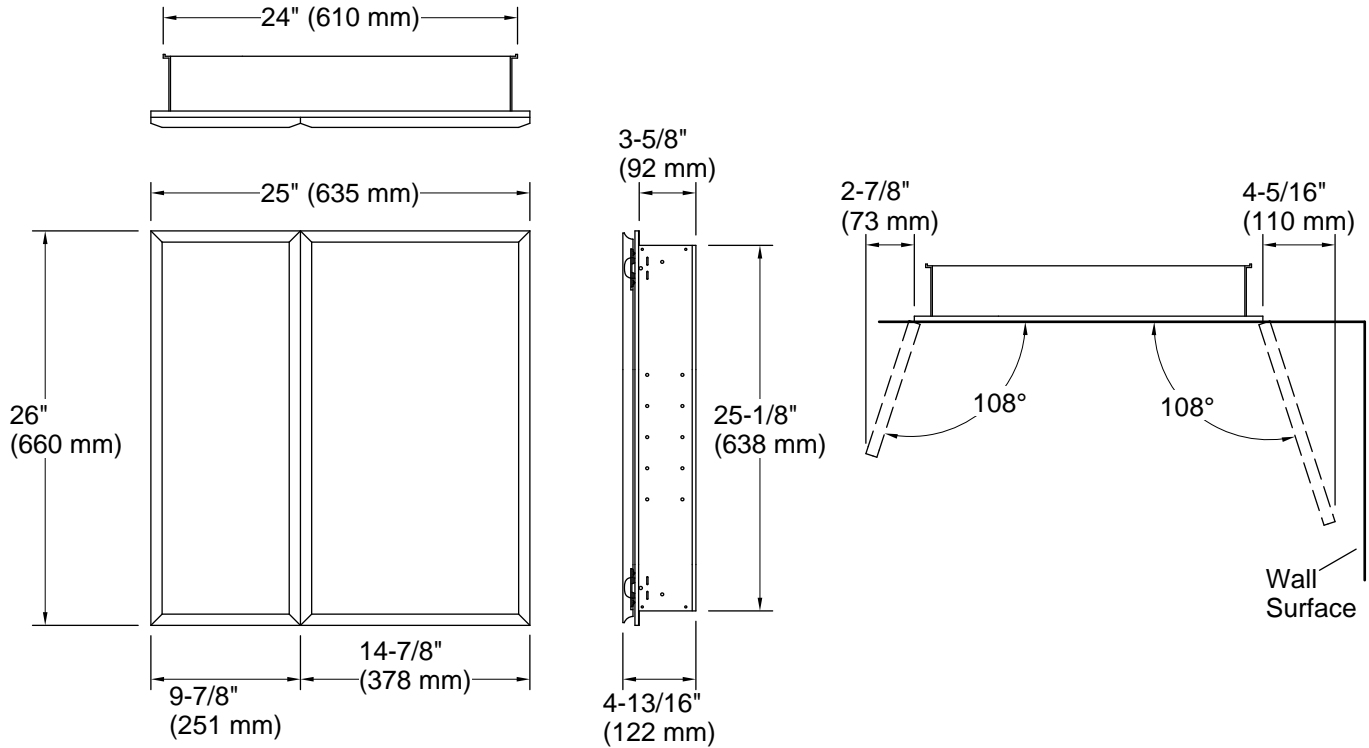

Technical Information

All product dimensions are nominal.

Notes

Install this product according to the installation guide.

When determining the height of the medicine cabinet, ensure the mirrored door will clear all obstacles (such as a faucet). A minimum distance of 3" (76 mm) is required.

For surface-mount, use anchors (not provided) rated for the loaded weight of this product.

This cabinet is designed for either right or left door swing. Check for obstructions.