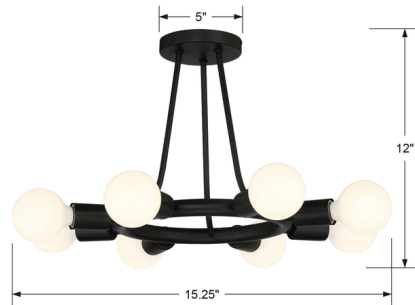

Lightology

lightology.com
866-954-4489
03-22-26

Project: _____

Company: _____

Location: _____ Fixture Type: _____

SPEC #: **CRY984397**

Approved On: _____ Approved By: _____

Dakota Semi Flush Ceiling Light By Crystorama

Description

Dakota Ceiling Light Fixture is made of wrought iron in a Black finish. Eight 60 watt, 120 volt Edison shape Tube Medium base bulbs are required, but not included. 15 inch diameter x 12 inch height. UL listed.

Specifications

COLOR	N/A
BODY FINISH	Black
WATTAGE	480W
DIMMER	Standard 120V
DIMENSIONS	15.25"W x 12"H
BULB NOT INCLUDED	8 x G25/Medium (E26)/60W/120V Incandescent
OTHER BULB OPTIONS	8 x G25/Medium (E26)/120V LED
COUNTRY OF ORIGIN	China

Notes:

Shown in black

CLICK TO VIEW PRODUCT