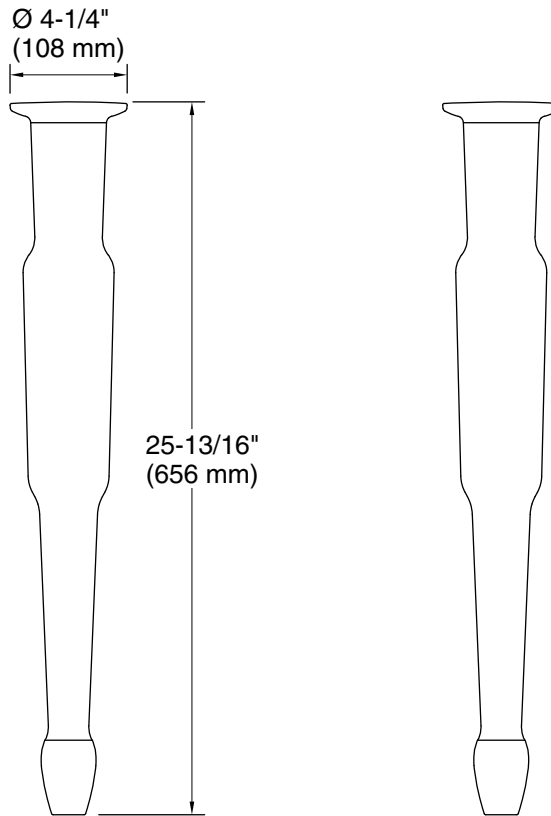

	0	White
	P5	Iron Black

Technical Information

All product dimensions are nominal.

Material: KOHLER® Enameled Cast Iron

Notes

Install this product according to the installation instructions.