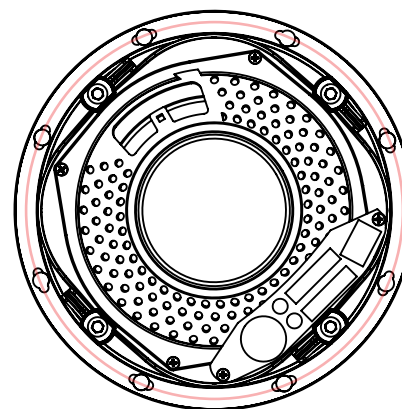

GRILL OFF

MOUNTING LOCKS
EXTEND 0.375in [9.5mm]
BEYOND ALL EDGES

GRILL ON

IC8
DIMENSION
DRAWING

MAX CEILING
THICKNESS
1in [25mm]

CUTOUT DIAMETER
(WITH TOLERANCE)
9.37in [238mm]

BOX VOLUME
MINIMUM: 15L [0.53ft³]
OPTIMAL: 30L+ [1.06ft³+]
(BASS OUTPUT DECREASES
AS BOX VOLUME DECREASES)