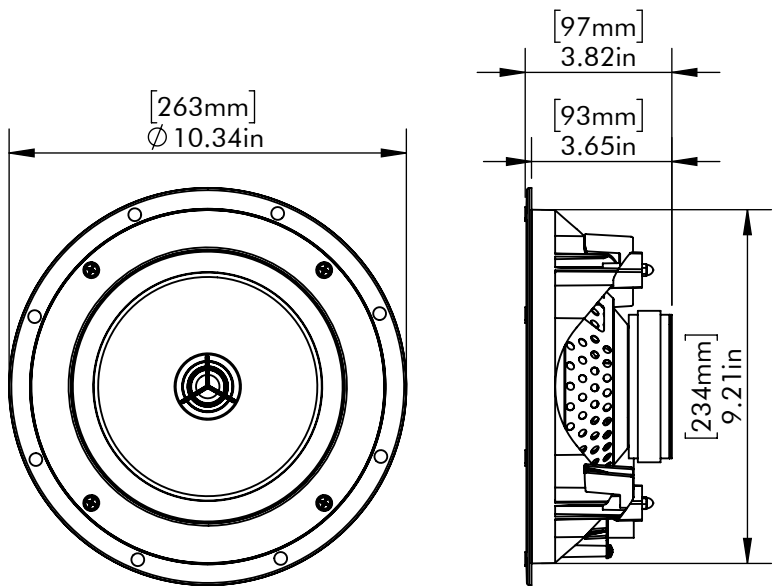

GRILL OFF

MOUNTING LOCKS
EXTEND 0.375in [9.5mm]
BEYOND ALL EDGES

GRILL ON

IC8
DIMENSION
DRAWING

MAX CEILING
THICKNESS
1in [25mm]

CUTOUT DIAMETER
(WITH TOLERANCE)
9.37in [238mm]

BOX VOLUME
MINIMUM: 15L [0.53ft³]
OPTIMAL: 30L+ [1.06ft³+]
(BASS OUTPUT DECREASES
AS BOX VOLUME DECREASES)