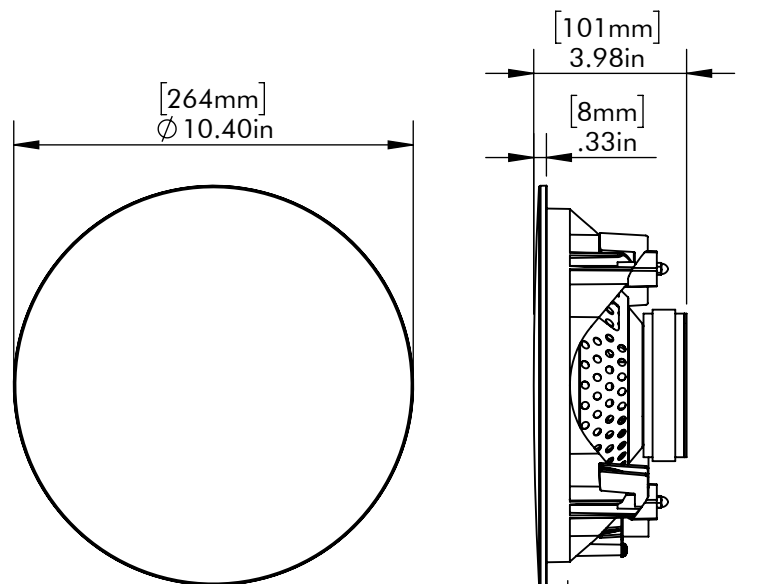

GRILL OFF

MOUNTING LOCKS
EXTEND 0.375in [9.5mm]
BEYOND ALL EDGES

GRILL ON

IC8
DIMENSION
DRAWING

MAX CEILING
THICKNESS
1in [25mm]

CUTOUT DIAMETER
(WITH TOLERANCE)
9.37in [238mm]

BOX VOLUME
MINIMUM: 15L [0.53ft³]
OPTIMAL: 30L+ [1.06ft³+]
(BASS OUTPUT DECREASES
AS BOX VOLUME DECREASES)