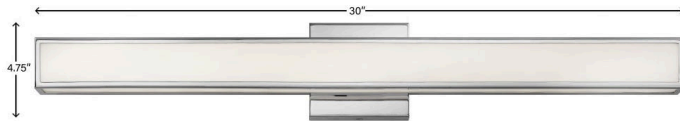

ALTO

51404CM

LARGE LED VANITY

Sleek and chic, the LED, ADA-compliant Alto effortlessly takes center stage. Mastering both form and function, Alto unifies energy efficiency, durability and sophistication.

DETAILS	
FINISH:	Chrome
MATERIAL:	Steel
GLASS:	White Acrylic
DIMMABLE:	YES - CL TYPE DIMMER (SSL7A)

DIMENSIONS	
WIDTH:	30"
HEIGHT:	4.8"
WEIGHT:	4lb
BACK PLATE:	4.75" Sq.
EXTENSION:	3"
TOP TO OUTLET:	2.5"

LIGHT SOURCE	
LIGHT SOURCE:	Integrated LED
LED NAME:	E51404XD
WATTAGE:	44w LED *Included
VOLTAGE:	120v
LUMENS:	3200
CRI:	95
INCANDESCENT EQUIVALENCY:	5 x 60w
DIMMABLE:	YES - CL TYPE DIMMER (SSL7A)

SHIPPING	
CARTON LENGTH:	33
CARTON WIDTH:	7.5
CARTON HEIGHT:	6
CARTON WEIGHT:	6.5

PRODUCT DETAILS:

- Invisimount hardware is hidden on the backplate for a clean silhouette
- This fixture can be mounted vertically
- Damp Rated
- ADA compliant design provides added accessibility and maximum clearance
- Exclusively available in High Performance LED
- LED components carry a 5-year limited warranty
- Bold silhouette with dramatic details creates a modern statement
- This design features a sparkling, reflective chrome finish