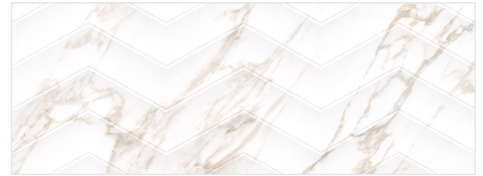

Sculpture™ is inspired by the artistic beauty of white Italian marble. Sculpture™ is available in a flat matte finish, perfect for floors, along with a gloss finish to coordinate for walls.

SCULPTURE™

Glazed Ceramic & Porcelain

FLOOR / WALL  RESIDENTIAL  COMMERCIAL  INDOOR 

Flat White

Wave White

Chevron White

Flat Venato

Wave Venato

Chevron Venato

Flat Oro

Wave Oro

Chevron Oro

Flat, Wave, and Chevron Colors Available in Size 13"x36" Gloss Finish | Suitable for Wall Applications Only
 All Flat Colors Available in 12"x24" Matte Finish | Suitable for Floor, Wall, and Outdoor Applications