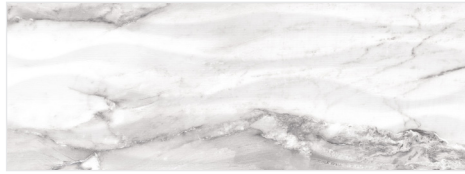

Sculpture™ is inspired by the artistic beauty of white Italian marble. Sculpture™ is available in a flat matte finish, perfect for floors, along with a gloss finish to coordinate for walls.

SCULPTURE™

Glazed Ceramic & Porcelain

FLOOR / WALL  RESIDENTIAL  COMMERCIAL  INDOOR 

Flat White

Wave White

Chevron White

Flat Venato

Wave Venato

Chevron Venato

Flat Oro

Wave Oro

Chevron Oro

Flat, Wave, and Chevron Colors Available in Size 13"x36" Gloss Finish | Suitable for Wall Applications Only
 All Flat Colors Available in 12"x24" Matte Finish | Suitable for Floor, Wall, and Outdoor Applications