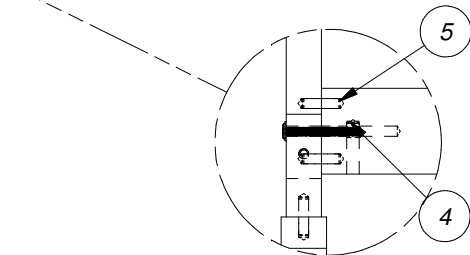

Part Number	2006638 FARMHOUSE BENCH
Sheet	1 OF 1
Size	18 1/8"x14 1/8"x46 1/4" (460x335x1175)

PARTS LIST			
ITEM	QTY	PART NUMBER	DESCRIPTION
1	1	W4L12788	BRACE
2	1	W2A02646	BENCH PANEL
3	2	W2A02645	BENCH UPRIGHT
4	2	H100822	CROSS DOWEL WZ
5	4	H100817	8mm x 30mm WOOD DOWEL
19	6	H100841	WASHER FLAT 6x15
20	6	H100842	FLATHEAD SOCKET CAP SCREW

13 3/8 in [340 mm]
CENTER ON TOP
± 3mm

NOTES:

1. WHEN ASSEMBLED - MAXIMUM WOBBLE 2mm CORNER TO CORNER.

A	WKS	UPDATED BOM LIST, NOTES, & CALLOUT	4/10/2019
REV	BY	DESCRIPTION	DATE

<p>This drawing and its contents are the property of Backyard Discovery issued in strict confidence and shall not without the prior written permission of the above stated company, be reproduced, copied, or used for any purpose whatsoever except the manufacture of articles for Backyard Discovery. This drawing is loaned and subject to return upon demand.</p>	<p>TOLERANCES UNLESS OTHERWISE SPECIFIED (UNITS: mm) GENERAL = +1 -0 .XX = ±0.5mm ANGULAR = ±0.5°</p>	<p>Backyard Discovery 3305 Airport Drive Pittsburg, KS 66762 www.swingsetsonline.com</p>	
	<p>THIRD ANGLE PROJECTION</p>		
<p>SCALE NONE</p>	<p>DATE 2/5/2019</p>	<p>DESCRIPTION FARMHOUSE BENCH</p>	
<p>DRAWN BY wsmalley</p>	<p>PART NUMBER 2006638 FARMHOUSE BENCH</p>	<p>LABEL</p>	<p>REV B</p>