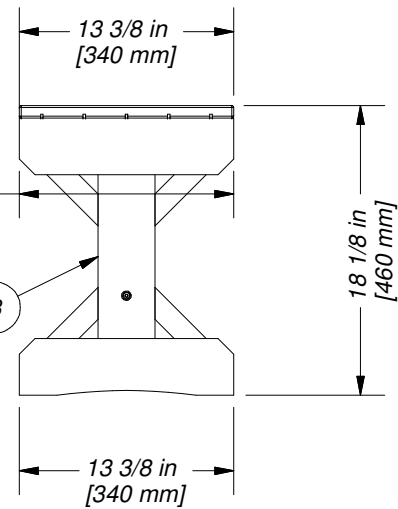

Part Number	2006638 FARMHOUSE BENCH
Sheet	1 OF 1
Size	18 1/8"x14 1/8"x46 1/4" (460x335x1175)

PARTS LIST			
ITEM	QTY	PART NUMBER	DESCRIPTION
1	1	W4L12788	BRACE
2	1	W2A02646	BENCH PANEL
3	2	W2A02645	BENCH UPRIGHT
4	2	H100822	CROSS DOWEL WZ
5	4	H100817	8mm x 30mm WOOD DOWEL
19	6	H100841	WASHER FLAT 6x15
20	6	H100842	FLATHEAD SOCKET CAP SCREW

13 3/8 in [340 mm]
CENTER ON TOP
± 3mm

NOTES:

1. WHEN ASSEMBLED - MAXIMUM WOBBLE 2mm CORNER TO CORNER.

A	WKS	UPDATED BOM LIST, NOTES, & CALLOUT	4/10/2019
REV	BY	DESCRIPTION	DATE

<p>This drawing and its contents are the property of Backyard Discovery issued in strict confidence and shall not without the prior written permission of the above stated company, be reproduced, copied, or used for any purpose whatsoever except the manufacture of articles for Backyard Discovery. This drawing is loaned and subject to return upon demand.</p>	<p>TOLERANCES UNLESS OTHERWISE SPECIFIED (UNITS: mm) GENERAL = +1 -0 .XX = ±0.5mm ANGULAR = ±0.5°</p>	<p>Backyard Discovery 3305 Airport Drive Pittsburg, KS 66762 www.swingsetsonline.com</p>	
	<p>THIRD ANGLE PROJECTION</p>		
<p>SCALE NONE</p>	<p>DATE 2/5/2019</p>	<p>DESCRIPTION FARMHOUSE BENCH</p>	
<p>DRAWN BY wsmalley</p>	<p>PART NUMBER 2006638 FARMHOUSE BENCH</p>	<p>LABEL</p>	<p>REV B</p>