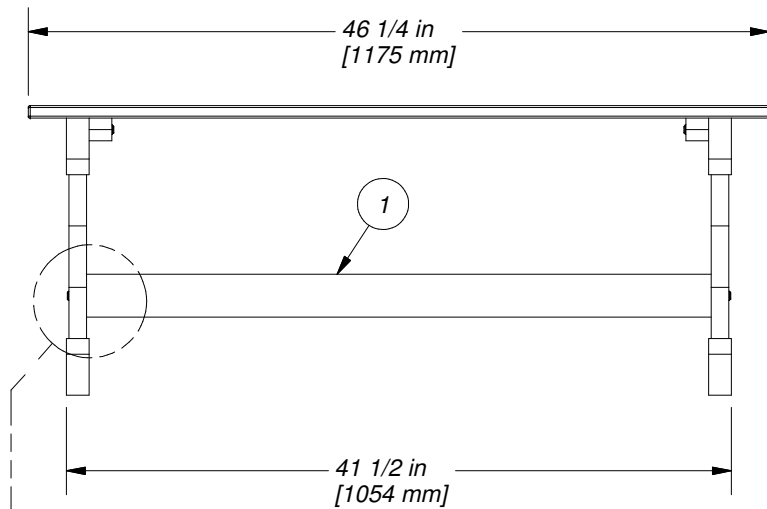

Part Number	2006638 FARMHOUSE BENCH
Sheet	1 OF 1
Size	18 1/8"x14 1/8"x46 1/4" (460x335x1175)

PARTS LIST			
ITEM	QTY	PART NUMBER	DESCRIPTION
1	1	W4L12788	BRACE
2	1	W2A02646	BENCH PANEL
3	2	W2A02645	BENCH UPRIGHT
4	2	H100822	CROSS DOWEL WZ
5	4	H100817	8mm x 30mm WOOD DOWEL
19	6	H100841	WASHER FLAT 6x15
20	6	H100842	FLATHEAD SOCKET CAP SCREW

13 3/8 in [340 mm]
CENTER ON TOP
± 3mm

NOTES:

1. WHEN ASSEMBLED - MAXIMUM WOBBLE 2mm CORNER TO CORNER.

A	WKS	UPDATED BOM LIST, NOTES, & CALLOUT	4/10/2019
REV	BY	DESCRIPTION	DATE

<p>This drawing and its contents are the property of Backyard Discovery issued in strict confidence and shall not without the prior written permission of the above stated company, be reproduced, copied, or used for any purpose whatsoever except the manufacture of articles for Backyard Discovery. This drawing is loaned and subject to return upon demand.</p>	<p>TOLERANCES UNLESS OTHERWISE SPECIFIED (UNITS: mm) GENERAL = +1 -0 .XX = ±0.5mm ANGULAR = ±0.5°</p>	<p>Backyard Discovery 3305 Airport Drive Pittsburg, KS 66762 www.swingsetsonline.com</p>	
	<p>THIRD ANGLE PROJECTION</p>		
<p>SCALE NONE</p>	<p>DATE 2/5/2019</p>	<p>DESCRIPTION FARMHOUSE BENCH</p>	
<p>DRAWN BY wsmalley</p>	<p>PART NUMBER 2006638 FARMHOUSE BENCH</p>	<p>LABEL</p>	<p>REV B</p>