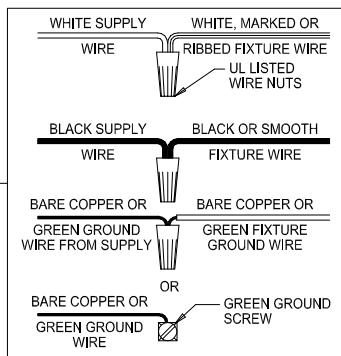

CAUTION: Read instructions carefully and turn electricity off at main circuit breaker panel before beginning installation.

300158

*****

WARNING - If any Special Control Devices are used with this Fixture, Follow the Instructions Carefully to assure full compliance with N.E.C. requirements. If there are any questions, contact a Qualified Electrical Contractor.

CAUTION - All glass is fragile, use care when handling Glass component(s) and or Lamp(s).

WARNING - This product contains chemicals known to the State of California to cause cancer, birth defects and /or other reproductive harm. Thoroughly wash hands after installing, handling, cleaning, or otherwise touching this product.

*****

CANOPY MOUNTING & WIRE CONNECTION ASSEMBLY STEPS:

1. D,E → A
2. K → D
3. B,A → C
4. F → G
5. H,J → D
6. M → L
7. N,P → L

**B, C, G & P
(NOT FURNISHED)
(NON FOURNIE)
(NO INCLUIDA)**