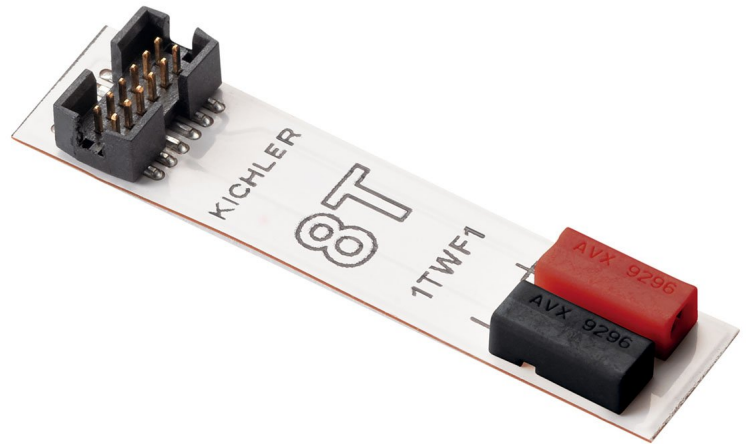

SPECIFICATIONS

Certifications/Qualifications

ADA Compliant	No
Prop65	No
Dark Sky Compliant	No
Location Rating	Dry
	kichler.com/warranty

Dimensions

Height	0.25"
Length	1.5"
Width	0.25"
Weight	0.75 LBS

Electrical

Input Voltage	24 V
---------------	------

Light Source

Dimmable	No
----------	----

Mounting/Installation

Interior/Exterior	Interior Product
Mounting Style	Adhesive
Mountable On Wall Or Ceiling	No
Mounting Weight	0.75 LBS
Modular	No

FIXTURE ATTRIBUTES

Housing/Glass

Primary Material	Plastic
Shade Included	No

Product/Ordering Information

Sku	8T1TWF1WH
Finish	White Material (Not Painted)
UPC	783927575539

Finishes

- White Material (Not Painted)