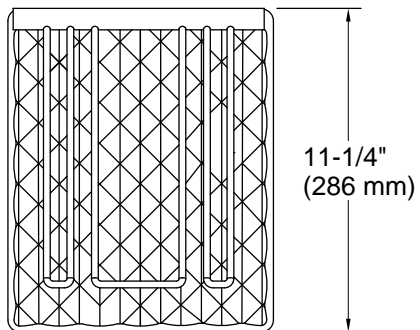

Features

- Accommodates six standard-size wine glasses or four oversized wine glasses, up to 10" (254 mm) tall
- Pillow pattern design promotes airflow for stemless glasses resting on base
- Folds away for easy storage
- Use in cabinet to organize stemware

Color	Code	Description
-------	------	-------------

■	CHR	Charcoal
---	-----	----------

Technical Information

All product dimensions are nominal.

Material: Plastic, Stainless Steel