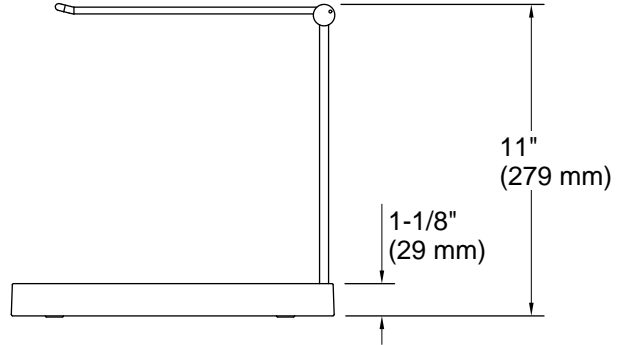

Features

- Accommodates six standard-size wine glasses or four oversized wine glasses, up to 10" (254 mm) tall
- Pillow pattern design promotes airflow for stemless glasses resting on base
- Folds away for easy storage
- Use in cabinet to organize stemware

Color	Code	Description
-------	------	-------------

■	CHR	Charcoal
---	-----	----------

Technical Information

All product dimensions are nominal.

Material: Plastic, Stainless Steel