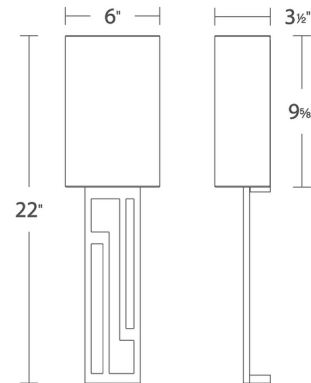

### Specifications

COLOR	Ivory
BODY FINISH	Brushed Nickel
WATTAGE	11W
DIMMER	Low Voltage Electronic
DIMENSIONS	6"W x 22"H x 3.5"D
INTEGRATED LED MODULE	1 x LED/11W/120V LED
COUNTRY OF ORIGIN	China

### Technical Information

LAMP LIFE	54000 hours
COLOR RENDERING	90 CRI
LAMP COLOR	3000K
LUMENS/WATT	67.55
LUMINOUS FLUX	743 lumens

Shown in brushed nickel / ivory

CLICK TO VIEW PRODUCT

Notes: